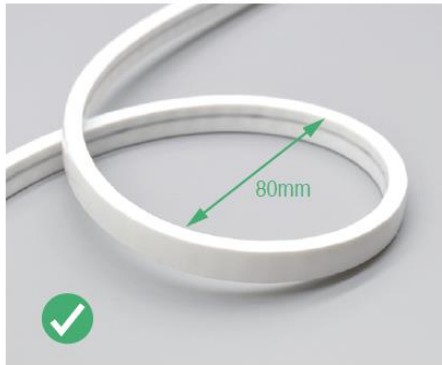

Neon 1220 RGB Series

Correct bending