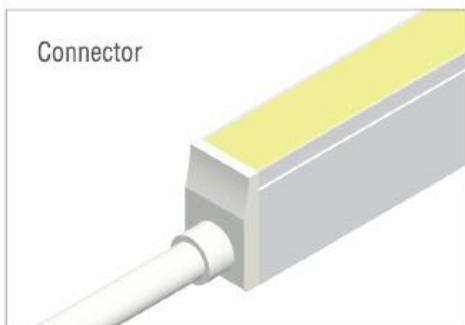

Neon 1220 RGB Series

Neon 1220 RGB Series compared with PVC flexible LED strip

Materials	Silicone flexible led strip	PVC flexible led strip	Notes
Main parameters			
Colloid features in -40℃	No crack after 30 days	Totally cracked	The low temperature resistant of silicone is superior than PVC or epoxy materials
Colloid features in 120℃	No obvious change after 72 hours	Colloid changed into yellow and deformed after 2 hours	The high temperature resistant of silicone is superior than PVC or epoxy
Colloid features in 180℃	No obvious change after 72 hours	Colloid changed into brown and some melted after 20 minutes	Over 150℃ , PVC is easily hydrolyzed, Viscosity becomes weaken and easily separated
Steadily lighted in Seawater for 72 hours	No obvious change	Serious atomization on the surface	The waterproof grade of silicone led strip can reach to IP67, high resistance to acidic alkali and salt properties
Thermal conductivity	Good thermal conductivity	No thermal conductivity	Pvc and epoxy cannot conduct heat, while silicone has good thermal conductivity

Injection-moulded connector

Connects light to power supply with pre-installed bottom feed cable, cable length available in 0.3m.