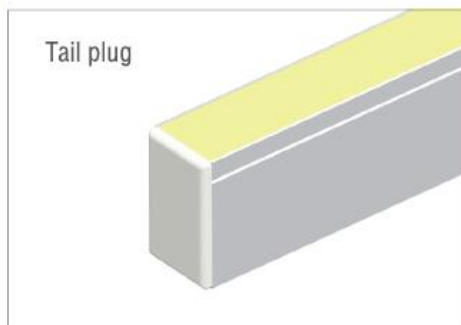

Neon 1220 RGB Series

Neon 1220 RGB Series compared with PVC flexible LED strip

Materials	Silicone flexible led strip	PVC flexible led strip	Notes
Main parameters			
Colloid features in -40℃	No crack after 30 days	Totally cracked	The low temperature resistant of silicone is superior than PVC or epoxy materials
Colloid features in 120℃	No obvious change after 72 hours	Colloid changed into yellow and deformed after 2 hours	The high temperature resistant of silicone is superior than PVC or epoxy
Colloid features in 180℃	No obvious change after 72 hours	Colloid changed into brown and some melted after 20 minutes	Over 150℃ , PVC is easily hydrolyzed, Viscosity becomes weaken and easily separated
Steadily lighted in Seawater for 72 hours	No obvious change	Serious atomization on the surface	The waterproof grade of silicone led strip can reach to IP67, high resistance to acidic alkali and salt properties
Thermal conductivity	Good thermal conductivity	No thermal conductivity	Pvc and epoxy cannot conduct heat, while silicone has good thermal conductivity

Injection-moulded connector

Connects light to power supply with pre-installed bottom feed cable, cable length available in 0.3m.