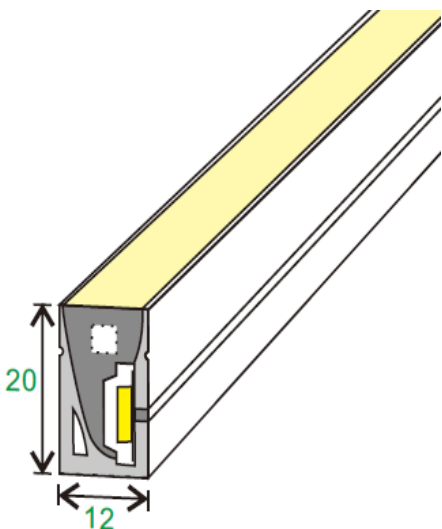

## Neon 1220 RGB Series

The Neon 1220 RGB Series is a sophisticated side emitting LED Neon Flex and a more durable alternative to LED tape. This is a great option where visible as it has a soft and uniformed luminance with no light spot.

- Built for extreme environments
- 10 Watts (W/M)
- DC24V
- CRI>80
- Cree chip 5050
- 3 Step MacAdam Ellipse
- Size (mm) 12 x 20
- Working Temperature -20 ~ 50°C
- IP67
- 3 year warranty

### Injection-moulded connector

Connects light to power supply with pre-installed bottom feed cable, cable length available in 0.3m.