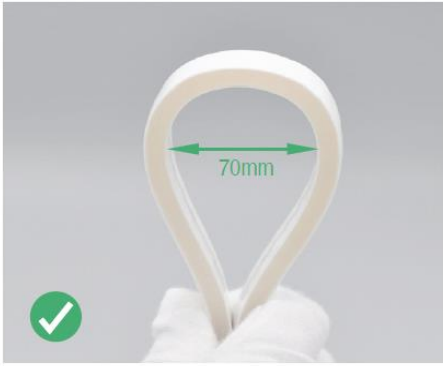

Size(mm)

- Built for extreme environments
- 10 Watts (W/M)
- DC24V
- CRI>80
- Cree chip 2835
- 3 Step MacAdam Ellipse
- Size (mm) 6 x 12
- Working Temperature -20 ~ 50°C
- IP67
- 3 year warranty

Neon 612 Series

Neon 612 Series compared with PVC flexible LED strip

Materials	Silicone flexible led strip	PVC flexible led strip	Notes
Main parameters			
Colloid features in -40℃	No crack after 30 days	Totally cracked	The low temperature resistant of silicone is superior than PVC or epoxy materials
Colloid features in 120℃	No obvious change after 72 hours	Colloid changed into yellow and deformed after 2 hours	The high temperature resistant of silicone is superior than PVC or epoxy
Colloid features in 180℃	No obvious change after 72 hours	Colloid changed into brown and some melted after 20 minutes	Over 150℃ , PVC is easily hydrolyzed, Viscosity becomes weaken and easily seperated
Steadily lighted in Seawater for 72 hours	No obvious change	Serious atomization on the surface	The waterproof grade of silicone led strip can reach to IP67, high resistance to acidic alkali and salt properties
Thermal conductivity	Good thermal conductivity	No thermal conductivity	Pvc and epoxy cannot conduct heat, while silicone has good thermal conductivity

Injection-moulded connector

Connects light to power supply with pre-installed bottom feed cable, cable length available in 0.3m.

Neon 612 Series

ALLUMIO NEON 612 TAPE LIGHTING

WATTAGE	10w		
BEAM ANGLE			
Luminous	230lm	240lm	260lm
CCT	3k 3100k	4k 4200k	6k 6200k

Code Chart

Range Name	Wattage	Colour Temperature	Luminous
NEON612 -	10	4	240
NEON612-104240			

Neon 612 Series

Correct bending

Incorrect bending

Installation Accessories

Mounting Clip

Also available in 1m lengths