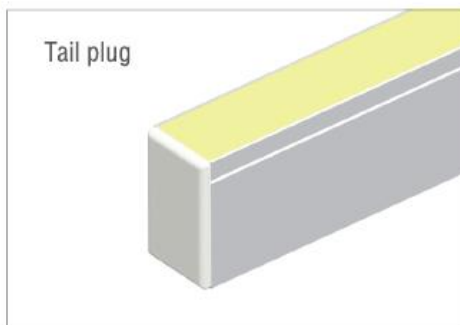

Allumio

Lighting Design

Neon 612 Series

Neon 612 Series

The Neon 612 Series is a sophisticated side emitting LED Neon Flex and a more durable alternative to LED tape. This is a great option where visible as it has a soft and uniformed luminance with no light spot.

Size(mm)

- Built for extreme environments
- 10 Watts (W/M)
- DC24V
- CRI>80
- Cree chip 2835
- 3 Step MacAdam Ellipse
- Size (mm) 6 x 12
- Working Temperature -20 ~ 50°C
- IP67
- 3 year warranty

Neon 612 Series

Neon 612 Series compared with PVC flexible LED strip

Materials	Silicone flexible led strip	PVC flexible led strip	Notes
Main parameters			
Colloid features in -40℃	No crack after 30 days	Totally cracked	The low temperature resistant of silicone is superior than PVC or epoxy materials
Colloid features in 120℃	No obvious change after 72 hours	Colloid changed into yellow and deformed after 2 hours	The high temperature resistant of silicone is superior than PVC or epoxy
Colloid features in 180℃	No obvious change after 72 hours	Colloid changed into brown and some melted after 20 minutes	Over 150℃ , PVC is easily hydrolyzed, Viscosity becomes weaken and easily seperated
Steadily lighted in Seawater for 72 hours	No obvious change	Serious atomization on the surface	The waterproof grade of silicone led strip can reach to IP67, high resistance to acidic alkali and salt properties
Thermal conductivity	Good thermal conductivity	No thermal conductivity	Pvc and epoxy cannot conduct heat, while silicone has good thermal conductivity

Injection-moulded connector

Connects light to power supply with pre-installed bottom feed cable, cable length available in 0.3m.

Neon 612 Series

ALLUMIO NEON 612 TAPE LIGHTING

WATTAGE	10w		
BEAM ANGLE			
Luminous	230lm	240lm	260lm
CCT	3k 3100k	4k 4200k	6k 6200k