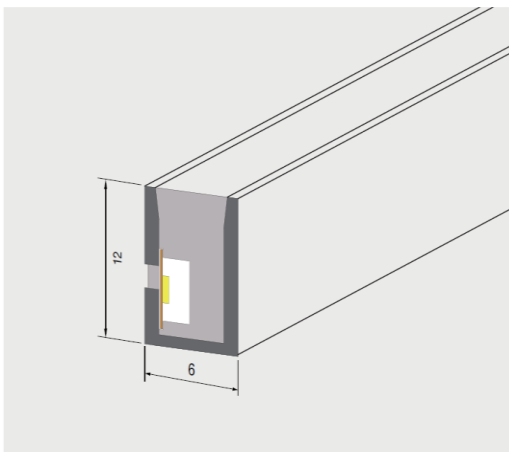

Allumio

Lighting Design

Neon 612 Series

Neon 612 Series

The Neon 612 Series is a sophisticated side emitting LED Neon Flex and a more durable alternative to LED tape. This is a great option where visible as it has a soft and uniformed luminance with no light spot.

Size(mm)

- Built for extreme environments
- 10 Watts (W/M)
- DC24V
- CRI>80
- Cree chip 2835
- 3 Step MacAdam Ellipse
- Size (mm) 6 x 12
- Working Temperature -20 ~ 50°C
- IP67
- 3 year warranty

Neon 612 Series

Neon 612 Series compared with PVC flexible LED strip

Materials	Silicone flexible led strip	PVC flexible led strip	Notes
Main parameters			
Colloid features in -40℃	No crack after 30 days	Totally cracked	The low temperature resistant of silicone is superior than PVC or epoxy materials
Colloid features in 120℃	No obvious change after 72 hours	Colloid changed into yellow and deformed after 2 hours	The high temperature resistant of silicone is superior than PVC or epoxy
Colloid features in 180℃	No obvious change after 72 hours	Colloid changed into brown and some melted after 20 minutes	Over 150℃ , PVC is easily hydrolyzed, Viscosity becomes weaken and easily seperated
Steadily lighted in Seawater for 72 hours	No obvious change	Serious atomization on the surface	The waterproof grade of silicone led strip can reach to IP67, high resistance to acidic alkali and salt properties
Thermal conductivity	Good thermal conductivity	No thermal conductivity	Pvc and epoxy cannot conduct heat, while silicone has good thermal conductivity

Injection-moulded connector

Connects light to power supply with pre-installed bottom feed cable, cable length available in 0.3m.

Neon 612 Series

ALLUMIO NEON 612 TAPE LIGHTING

WATTAGE	10w		
BEAM ANGLE			
Luminous	230lm	240lm	260lm
CCT	3k 3100k	4k 4200k	6k 6200k