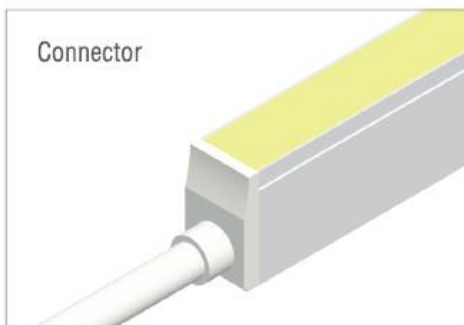

Allumio

Lighting Design

Neon 612 Series

Neon 612 Series

The Neon 612 Series is a sophisticated side emitting LED Neon Flex and a more durable alternative to LED tape. This is a great option where visible as it has a soft and uniformed luminance with no light spot.

Size(mm)

- Built for extreme environments
- 10 Watts (W/M)
- DC24V
- CRI>80
- Cree chip 2835
- 3 Step MacAdam Ellipse
- Size (mm) 6 x 12
- Working Temperature -20 ~ 50°C
- IP67
- 3 year warranty

Neon 612 Series

Neon 612 Series compared with PVC flexible LED strip

Materials	Silicone flexible led strip	PVC flexible led strip	Notes
Main parameters			
Colloid features in -40℃	No crack after 30 days	Totally cracked	The low temperature resistant of silicone is superior than PVC or epoxy materials
Colloid features in 120℃	No obvious change after 72 hours	Colloid changed into yellow and deformed after 2 hours	The high temperature resistant of silicone is superior than PVC or epoxy
Colloid features in 180℃	No obvious change after 72 hours	Colloid changed into brown and some melted after 20 minutes	Over 150℃ , PVC is easily hydrolyzed, Viscosity becomes weaken and easily seperated
Steadily lighted in Seawater for 72 hours	No obvious change	Serious atomization on the surface	The waterproof grade of silicone led strip can reach to IP67, high resistance to acidic alkali and salt properties
Thermal conductivity	Good thermal conductivity	No thermal conductivity	Pvc and epoxy cannot conduct heat, while silicone has good thermal conductivity

Injection-moulded connector

Connects light to power supply with pre-installed bottom feed cable, cable length available in 0.3m.

Neon 612 Series

ALLUMIO NEON 612 TAPE LIGHTING

WATTAGE	10w		
BEAM ANGLE			
Luminous	230lm	240lm	260lm
CCT	3k 3100k	4k 4200k	6k 6200k