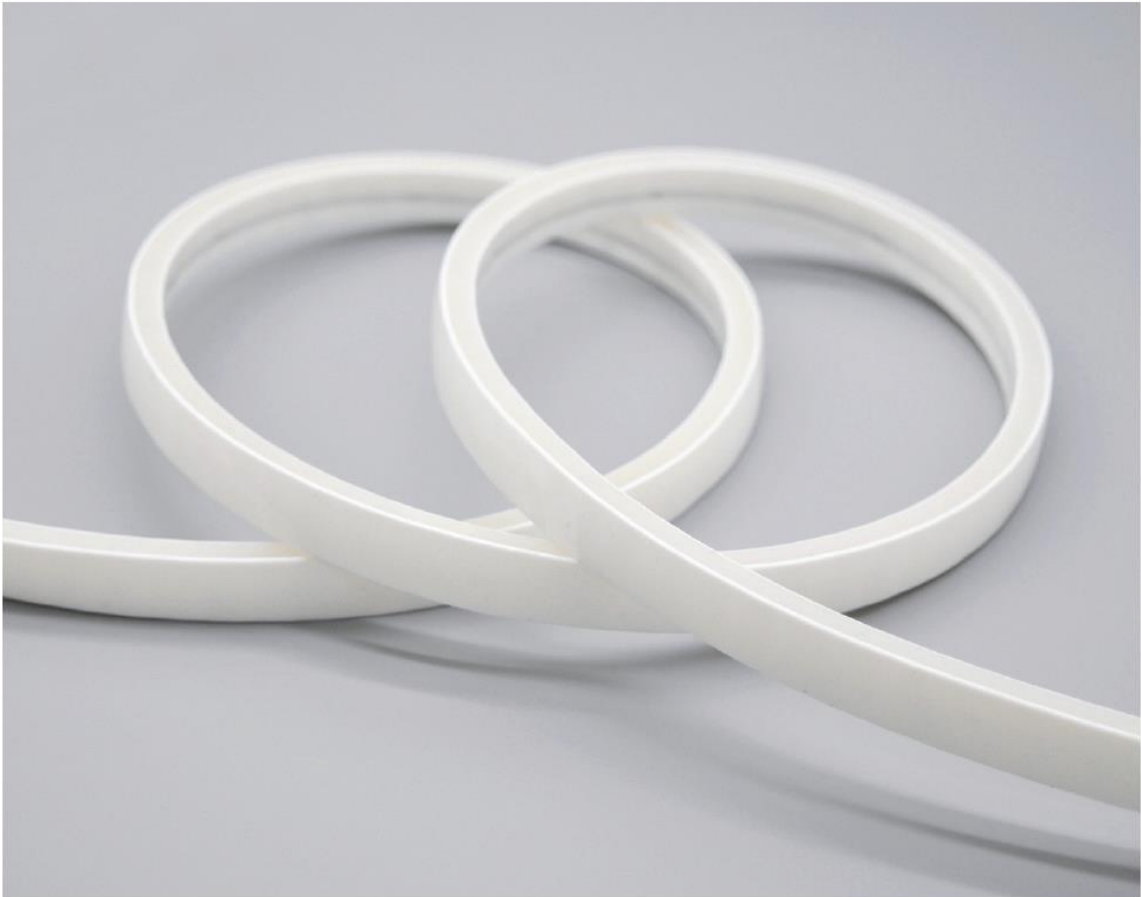

Allumio

Lighting Design

Neon 612 Series

Neon 612 Series

The Neon 612 Series is a sophisticated side emitting LED Neon Flex and a more durable alternative to LED tape. This is a great option where visible as it has a soft and uniformed luminance with no light spot.

Size(mm)

- Built for extreme environments
- 10 Watts (W/M)
- DC24V
- CRI>80
- Cree chip 2835
- 3 Step MacAdam Ellipse
- Size (mm) 6 x 12
- Working Temperature -20 ~ 50°C
- IP67
- 3 year warranty

Neon 612 Series

Neon 612 Series compared with PVC flexible LED strip

Materials	Silicone flexible led strip	PVC flexible led strip	Notes
Main parameters			
Colloid features in -40℃	No crack after 30 days	Totally cracked	The low temperature resistant of silicone is superior than PVC or epoxy materials
Colloid features in 120℃	No obvious change after 72 hours	Colloid changed into yellow and deformed after 2 hours	The high temperature resistant of silicone is superior than PVC or epoxy
Colloid features in 180℃	No obvious change after 72 hours	Colloid changed into brown and some melted after 20 minutes	Over 150℃ , PVC is easily hydrolyzed, Viscosity becomes weaken and easily seperated
Steadily lighted in Seawater for 72 hours	No obvious change	Serious atomization on the surface	The waterproof grade of silicone led strip can reach to IP67, high resistance to acidic alkali and salt properties
Thermal conductivity	Good thermal conductivity	No thermal conductivity	Pvc and epoxy cannot conduct heat, while silicone has good thermal conductivity

Injection-moulded connector

Connects light to power supply with pre-installed bottom feed cable, cable length available in 0.3m.

Neon 612 Series

ALLUMIO NEON 612 TAPE LIGHTING

WATTAGE	10w		
BEAM ANGLE			
Luminous	230lm	240lm	260lm
CCT	3k 3100k	4k 4200k	6k 6200k