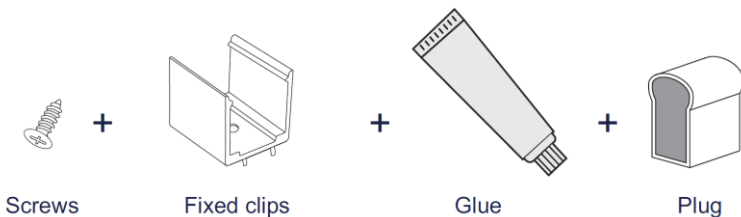

Injection-moulded connector

Connects light to power supply with pre-installed bottom feed cable, cable length available in 0.3m.

Neon 612 Series

ALLUMIO NEON 612 TAPE LIGHTING

WATTAGE	10w		
BEAM ANGLE			
Luminous	230lm	240lm	260lm
CCT	3k 3100k	4k 4200k	6k 6200k

Code Chart

Range Name	Wattage	Colour Temperature	Luminous
NEON612 -	10	4	240
NEON612-104240			

Neon 612 Series

Correct bending

Incorrect bending

Installation Accessories

Mounting Clip

Also available in 1m lengths