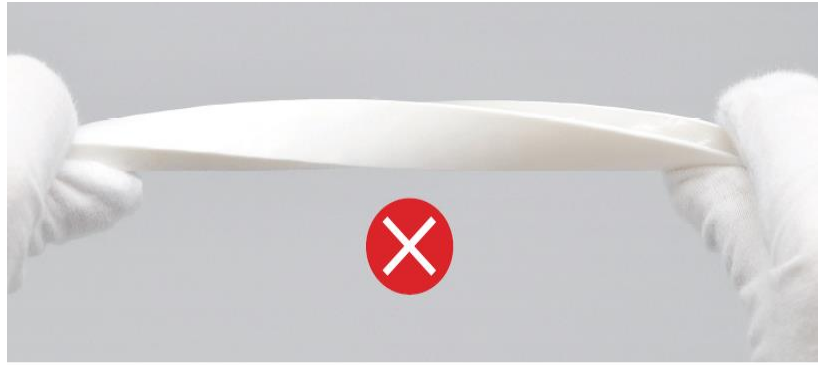

Allumio

Lighting Design

Neon 612 Series

Neon 612 Series

The Neon 612 Series is a sophisticated side emitting LED Neon Flex and a more durable alternative to LED tape. This is a great option where visible as it has a soft and uniformed luminance with no light spot.

Neon 612 Series compared with PVC flexible LED strip

Materials	Silicone flexible led strip	PVC flexible led strip	Notes
Main parameters			
Colloid features in -40℃	No crack after 30 days	Totally cracked	The low temperature resistant of silicone is superior than PVC or epoxy materials
Colloid features in 120℃	No obvious change after 72 hours	Colloid changed into yellow and deformed after 2 hours	The high temperature resistant of silicone is superior than PVC or epoxy
Colloid features in 180℃	No obvious change after 72 hours	Colloid changed into brown and some melted after 20 minutes	Over 150℃ , PVC is easily hydrolyzed, Viscosity becomes weaken and easily seperated
Steadily lighted in Seawater for 72 hours	No obvious change	Serious atomization on the surface	The waterproof grade of silicone led strip can reach to IP67, high resistance to acidic alkali and salt properties
Thermal conductivity	Good thermal conductivity	No thermal conductivity	Pvc and epoxy cannot conduct heat, while silicone has good thermal conductivity

Injection-moulded connector

Connects light to power supply with pre-installed bottom feed cable, cable length available in 0.3m.

Neon 612 Series

ALLUMIO NEON 612 TAPE LIGHTING

WATTAGE	10w		
BEAM ANGLE			
Luminous	230lm	240lm	260lm
CCT	3k 3100k	4k 4200k	6k 6200k

Code Chart

Range Name	Wattage	Colour Temperature	Luminous
NEON612 -	10	4	240
NEON612-104240			

Neon 612 Series

Correct bending

Incorrect bending

Installation Accessories

Mounting Clip

Also available in 1m lengths