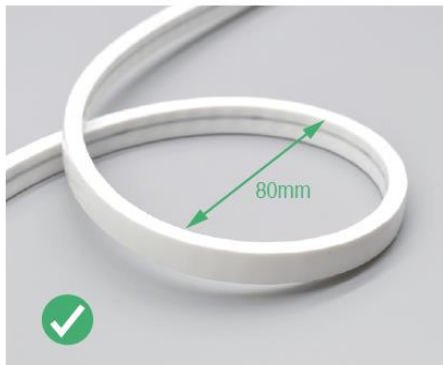

Neon 612 Series compared with PVC flexible LED strip

Materials	Silicone flexible led strip	PVC flexible led strip	Notes
Main parameters			
Colloid features in -40℃	No crack after 30 days	Totally cracked	The low temperature resistant of silicone is superior than PVC or epoxy materials
Colloid features in 120℃	No obvious change after 72 hours	Colloid changed into yellow and deformed after 2 hours	The high temperature resistant of silicone is superior than PVC or epoxy
Colloid features in 180℃	No obvious change after 72 hours	Colloid changed into brown and some melted after 20 minutes	Over 150℃ , PVC is easily hydrolyzed, Viscosity becomes weaken and easily seperated
Steadily lighted in Seawater for 72 hours	No obvious change	Serious atomization on the surface	The waterproof grade of silicone led strip can reach to IP67, high resistance to acidic alkali and salt properties
Thermal conductivity	Good thermal conductivity	No thermal conductivity	Pvc and epoxy cannot conduct heat, while silicone has good thermal conductivity

Injection-moulded connector

Connects light to power supply with pre-installed bottom feed cable, cable length available in 0.3m.

Neon 612 Series

ALLUMIO NEON 612 TAPE LIGHTING

WATTAGE	10w		
BEAM ANGLE			
Luminous	230lm	240lm	260lm
CCT	3k 3100k	4k 4200k	6k 6200k

Code Chart

Range Name	Wattage	Colour Temperature	Luminous
NEON612 -	10	4	240
NEON612-104240			

Neon 612 Series

Correct bending

Incorrect bending

Installation Accessories

Mounting Clip

Also available in 1m lengths