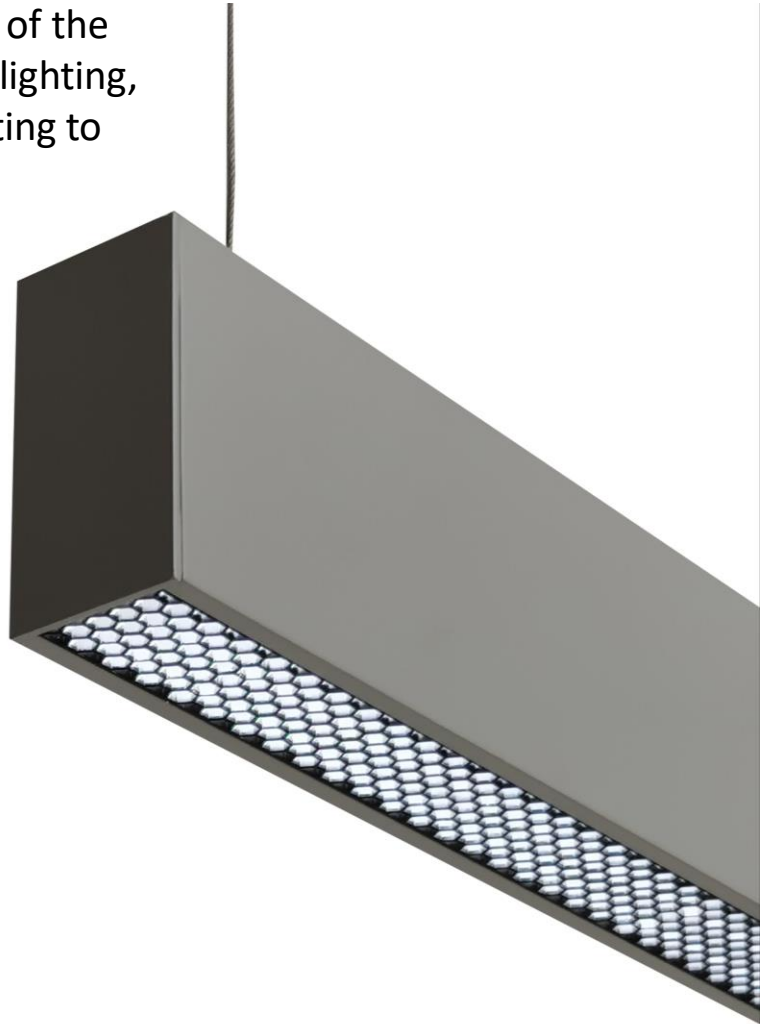

Allumio

Lighting Design

Violenti Linear Series

Violenti Linear Series

The Allumio Violenti Linear Series is a flexible option for those looking to customise their lighting.

This range allows for a number of lights to be attached together providing unlimited options in design to fulfil both lighting and design requirements. Or it can be simply used as individual lengths.

There is also the option to change the configuration as the lighting requirements change over time.

Its versatility is further enhanced as it can integrate into a Dali system.

The simplicity of the designs, with built in, surface mounted or ceiling hung options allow for limitless applications.

Violenti Linear Series

- The Violenti Linear Range is fitted with a dual lighting source with two thirds of the total wattage focusing on the downlighting, and one third being used as up lighting to produce an ambient effect.
- Its sleek design is further complimented by its honeycomb style diffuser and slim finish being only 40mm wide and 86mm high.
- Boke Flicker Free Drivers
- CRI>90
- UGR<16
- Epistar Chips
- 3 Step MacAdam Ellipse
- Size (mm) 86 x 40
- Working Temperature -20 ~ 50°C
- IP20
- Black, White and Silver frames available
- Available in 900, 1200, & 1500mm lengths
- 5 year warranty