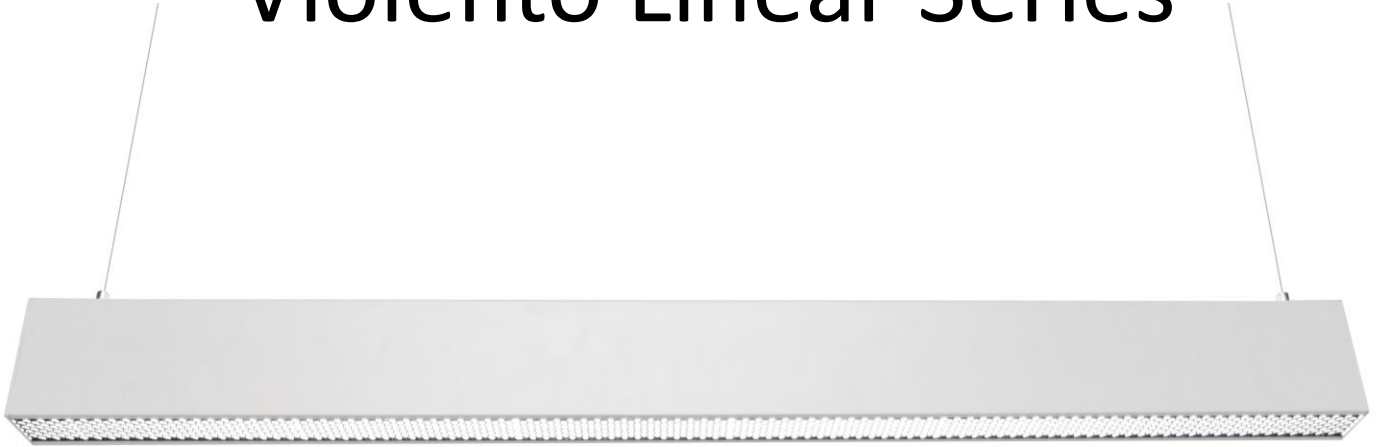

Violento Linear Series

ALLUMIO VIOLENTO LINEAR SERIES

Length (mm)	900	1200	1500
Total Wattage	27w (27)	36w (36)	45w (45)
Frame Colour	Black (BLK)	White (WHT)	Silver (SIL)
CCT	3000k (3)	4000k (4)	5000k (5)
Luminous per watt	77lm	80lm	84lm
Control Options	Triac Dimming (DIM)	0-10v Dimming (LUTRON)	Dali Dimming (DALI)

Code Chart

Range Name	Wattage	Frame Colour	Colour Temperature	Control Option
VIOLENTO	45	BLK	4	DALI

VIOLENTO-45BLK4DALI