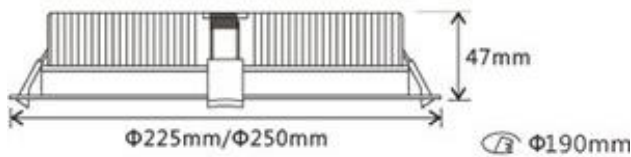

Product Features

- White Trim, other colours on request
- 100° Beam Angle
- CRI > 80
- 190mm cut out
- No down light canister required (IC-4)

SPECIFICATION	20w / 30w
Colour Temperature	3000k / 4000k / 5000k
Diameter	225mm / 250mm
Lumen (lm)	>2,000 ~ 4200Lm
Efficiency (Lm/w)	>100 ~ 123Lm/w
Light Source	SMD LED, CRI >80 Ra
Beam Angle	100°
Dimmable	Optional
Power Requirement	AC 220-240V 50/60Hz, Flicker Free Driver, 0.95 PF
Housing	Aluminium with PMMA face
Lifespan	> 50,000 hours (L70)
Operation Temperature	-20°C~+45°C
Dimension (mm)	225 / 250 (D) × 47 (H)
Protection Rating	IP44 (IP65 by special order)
Warranty	5 Years

Order codes:

225mm Diameter Downlight, 190mm cut out

Product Code	Watts	Colour Temp	Lumen Output	Product Weight
DAZL-20225-3K-EL	20w	3000k	2,289	0.81kg
DAZL-20225-4K-EL	20w	4000k	2,404	0.81kg
DAZL-20225-5K-EL	20w	5000k	2,477	0.81kg
DAZL-30225-3K-EL	30w	3000k	3,177	0.81kg
DAZL-30225-4K-EL	30w	4000k	3,335	0.81kg
DAZL-30225-5K-EL	30w	5000k	3,436	0.81kg

250mm Diameter Downlight, 190mm cut out

Product Code	Watts	Colour Temp	Lumen Output	Product Weight
DAZL-20250-3K-EL	20w	3000k	2,289	0.90kg
DAZL-20250-4K-EL	20w	4000k	2,404	0.90kg
DAZL-20250-5K-EL	20w	5000k	2,477	0.90kg
DAZL-30250-3K-EL	30w	3000k	3,177	0.90kg
DAZL-30250-4K-EL	30w	4000k	3,335	0.90kg
DAZL-30250-5K-EL	30w	5000k	3,436	0.90kg