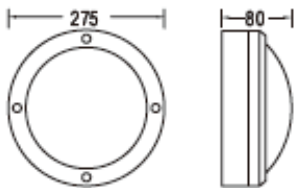

Accessories:

- Eyelid fascia - Black or White
- Microwave motion sensor

SPECIFICATION	Black	White
Model	ELG-20W-BUNKER-BLK	ELG-20W-BUNKER-WHT
Colour Temp	3-Colour Switch Select 3000k/4000k/5000k	
Lumen	1800~2000 Lm	
Power Requirement	AC 100~240V	
Power Consumption	20W	
Material	Die Cast Aluminium with PC Diffuser	
Dimension (mm)	Ø275 x 80	
Protection Rating	IP65 Weatherproof	
Impact Rating	IK10 Vandal Resistant	
Warranty	5 Years	