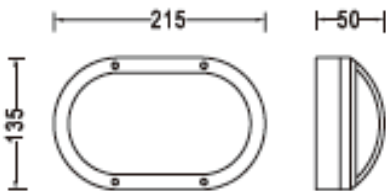

Optional Accessories

- Eyelid cover
- Grille Cover

Product specifications

Code	ELG-10W-BUNKER-BLK-CS	ELG-10W-BUNKER-WHT-CS
Colour temperature	CCT switch 3000K, 4000K, 5000K	
Lumen	900 ~ 1000lm	
Efficiency	>90lm/w	
Light source	SMD LEDs	
Beam angle	120°	
Power requirement	AC 100 ~240V	
Power consumption	10W	
Housing	Aluminium base with PC diffuser	
Lifespan	> 40,000hours	
Operating temperature	-20°C ~ 45°C	
Dimensions (LxWxH)	213 x 135 x 50mm	
Protection rating	IP65 weatherproof IK08 impact resistant	
Warranty	5 Years	