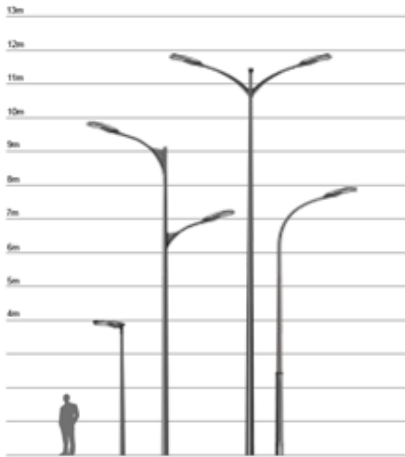

General Information

Body Material: Die-cast Aluminium
 Plug&Play electronics control gear and LED Module
 Product Colour : Metallic Grey

● **Product Dimensions (All dimensions are in mm)**

***40-60W**

***100W**

***150W**

***200W-280W**

POST TOP/SIDE ENTRE

Order Codes

Alpha Code	Power	Colour Temp.	Lumen Output	Product Weight	Outer Packing Dimensions	Box Gross Weight
LUNA40W-4K-EL	40W	4000K	4,600 lm	4.55kg	600*330*140mm (1pcs/box)	5.65kg
LUNA40W-5K-EL	40W	5000K	4,800 lm			
LUNA60W-4K-EL	60W	4000K	7,000 lm	4.55kg	600*330*140mm (1pcs/box)	5.65kg
LUNA60W-5K-EL	60W	5000K	7,200 lm			
LUNA100W-4K-EL	100W	4000K	11,500 lm	7.4kg	740*390*130mm (1pcs/box)	8.8kg
LUNA100W-5K-EL	100W	5000K	12,000 lm			
LUNA150W-4K-EL	150W	4000K	17,300 lm	10.3kg	840*440*150mm (1pcs/box)	11.9kg
LUNA150W-5K-EL	150W	5000K	18,000 lm			
LUNA200W-4K-EL	200W	4000K	21,700 lm	14.3kg	1025*515*160mm (1pcs/box)	17.2kg
LUNA200W-5K-EL	200W	5000K	22,600 lm			
LUNA240W-4K-EL	240W	4000K	27,700 lm	14.5kg	1025*515*160mm (1pcs/box)	17.4kg
LUNA240W-5K-EL	240W	5000K	28,800 lm			
LUNA280W-4K-EL	280W	4000K	32,300 lm	15.1kg	1025*515*160mm (1pcs/box)	18.0kg
LUNA280W-5K-EL	280W	5000K	33,600 lm			