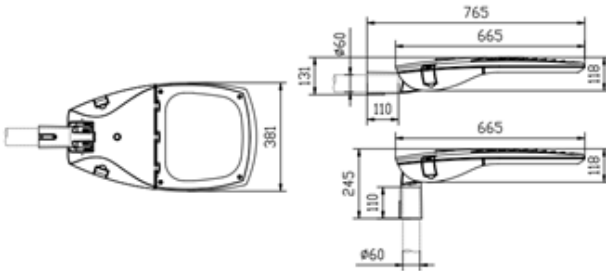

General Information

Body Material: Die-cast Aluminium
 Plug&Play electronics control gear and LED Module
 Product Colour : Metallic Grey

● **Product Dimensions (All dimensions are in mm)**

***40-60W**

***100W**

***150W**

***200W-280W**

POST TOP/SIDE ENTRE

Order Codes

Alpha Code	Power	Colour Temp.	Lumen Output	Product Weight	Outer Packing Dimensions	Box Gross Weight
LUNA40W-4K-EL	40W	4000K	4,600 lm	4.55kg	600*330*140mm (1pcs/box)	5.65kg
LUNA40W-5K-EL	40W	5000K	4,800 lm			
LUNA60W-4K-EL	60W	4000K	7,000 lm	4.55kg	600*330*140mm (1pcs/box)	5.65kg
LUNA60W-5K-EL	60W	5000K	7,200 lm			
LUNA100W-4K-EL	100W	4000K	11,500 lm	7.4kg	740*390*130mm (1pcs/box)	8.8kg
LUNA100W-5K-EL	100W	5000K	12,000 lm			
LUNA150W-4K-EL	150W	4000K	17,300 lm	10.3kg	840*440*150mm (1pcs/box)	11.9kg
LUNA150W-5K-EL	150W	5000K	18,000 lm			
LUNA200W-4K-EL	200W	4000K	21,700 lm	14.3kg	1025*515*160mm (1pcs/box)	17.2kg
LUNA200W-5K-EL	200W	5000K	22,600 lm			
LUNA240W-4K-EL	240W	4000K	27,700 lm	14.5kg	1025*515*160mm (1pcs/box)	17.4kg
LUNA240W-5K-EL	240W	5000K	28,800 lm			
LUNA280W-4K-EL	280W	4000K	32,300 lm	15.1kg	1025*515*160mm (1pcs/box)	18.0kg
LUNA280W-5K-EL	280W	5000K	33,600 lm			