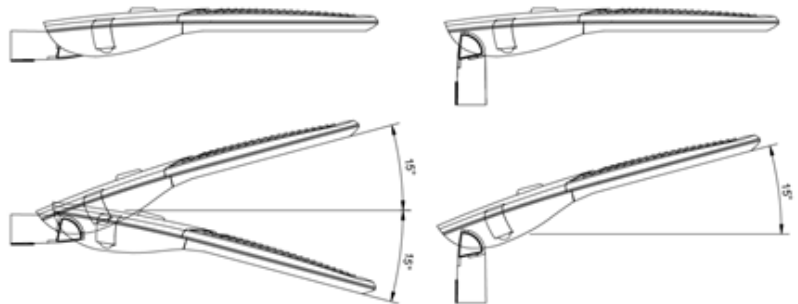

General Information

Body Material: Die-cast Aluminium
 Plug&Play electronics control gear and LED Module
 Product Colour : Metallic Grey

● **Product Dimensions (All dimensions are in mm)**

***40-60W**

***100W**

***150W**

***200W-280W**

POST TOP/SIDE ENTRE

Order Codes

Alpha Code	Power	Colour Temp.	Lumen Output	Product Weight	Outer Packing Dimensions	Box Gross Weight
LUNA40W-4K-EL	40W	4000K	4,600 lm	4.55kg	600*330*140mm (1pcs/box)	5.65kg
LUNA40W-5K-EL	40W	5000K	4,800 lm			
LUNA60W-4K-EL	60W	4000K	7,000 lm	4.55kg	600*330*140mm (1pcs/box)	5.65kg
LUNA60W-5K-EL	60W	5000K	7,200 lm			
LUNA100W-4K-EL	100W	4000K	11,500 lm	7.4kg	740*390*130mm (1pcs/box)	8.8kg
LUNA100W-5K-EL	100W	5000K	12,000 lm			
LUNA150W-4K-EL	150W	4000K	17,300 lm	10.3kg	840*440*150mm (1pcs/box)	11.9kg
LUNA150W-5K-EL	150W	5000K	18,000 lm			
LUNA200W-4K-EL	200W	4000K	21,700 lm	14.3kg	1025*515*160mm (1pcs/box)	17.2kg
LUNA200W-5K-EL	200W	5000K	22,600 lm			
LUNA240W-4K-EL	240W	4000K	27,700 lm	14.5kg	1025*515*160mm (1pcs/box)	17.4kg
LUNA240W-5K-EL	240W	5000K	28,800 lm			
LUNA280W-4K-EL	280W	4000K	32,300 lm	15.1kg	1025*515*160mm (1pcs/box)	18.0kg
LUNA280W-5K-EL	280W	5000K	33,600 lm			