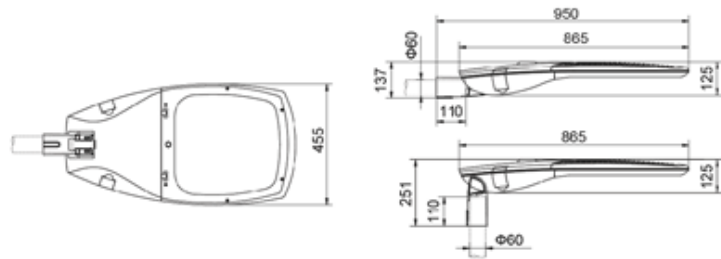

General Information

Body Material: Die-cast Aluminium
 Plug&Play electronics control gear and LED Module
 Product Colour : Metallic Grey

● **Product Dimensions (All dimensions are in mm)**

***40-60W**

***100W**

***150W**

***200W-280W**

POST TOP/SIDE ENTRE

Order Codes

Alpha Code	Power	Colour Temp.	Lumen Output	Product Weight	Outer Packing Dimensions	Box Gross Weight
LUNA40W-4K-EL	40W	4000K	4,600 lm	4.55kg	600*330*140mm (1pcs/box)	5.65kg
LUNA40W-5K-EL	40W	5000K	4,800 lm			
LUNA60W-4K-EL	60W	4000K	7,000 lm	4.55kg	600*330*140mm (1pcs/box)	5.65kg
LUNA60W-5K-EL	60W	5000K	7,200 lm			
LUNA100W-4K-EL	100W	4000K	11,500 lm	7.4kg	740*390*130mm (1pcs/box)	8.8kg
LUNA100W-5K-EL	100W	5000K	12,000 lm			
LUNA150W-4K-EL	150W	4000K	17,300 lm	10.3kg	840*440*150mm (1pcs/box)	11.9kg
LUNA150W-5K-EL	150W	5000K	18,000 lm			
LUNA200W-4K-EL	200W	4000K	21,700 lm	14.3kg	1025*515*160mm (1pcs/box)	17.2kg
LUNA200W-5K-EL	200W	5000K	22,600 lm			
LUNA240W-4K-EL	240W	4000K	27,700 lm	14.5kg	1025*515*160mm (1pcs/box)	17.4kg
LUNA240W-5K-EL	240W	5000K	28,800 lm			
LUNA280W-4K-EL	280W	4000K	32,300 lm	15.1kg	1025*515*160mm (1pcs/box)	18.0kg
LUNA280W-5K-EL	280W	5000K	33,600 lm			