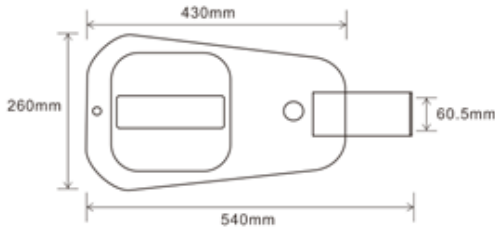

General Information

Body Material: Die-cast Aluminium
 Plug&Play electronics control gear and LED Module
 Product Colour : Metallic Grey

● **Product Dimensions (All dimensions are in mm)**

***40-60W**

***100W**

***150W**

***200W-280W**

POST TOP/SIDE ENTRE

Order Codes

Alpha Code	Power	Colour Temp.	Lumen Output	Product Weight	Outer Packing Dimensions	Box Gross Weight
LUNA40W-4K-EL	40W	4000K	4,600 lm	4.55kg	600*330*140mm (1pcs/box)	5.65kg
LUNA40W-5K-EL	40W	5000K	4,800 lm			
LUNA60W-4K-EL	60W	4000K	7,000 lm	4.55kg	600*330*140mm (1pcs/box)	5.65kg
LUNA60W-5K-EL	60W	5000K	7,200 lm			
LUNA100W-4K-EL	100W	4000K	11,500 lm	7.4kg	740*390*130mm (1pcs/box)	8.8kg
LUNA100W-5K-EL	100W	5000K	12,000 lm			
LUNA150W-4K-EL	150W	4000K	17,300 lm	10.3kg	840*440*150mm (1pcs/box)	11.9kg
LUNA150W-5K-EL	150W	5000K	18,000 lm			
LUNA200W-4K-EL	200W	4000K	21,700 lm	14.3kg	1025*515*160mm (1pcs/box)	17.2kg
LUNA200W-5K-EL	200W	5000K	22,600 lm			
LUNA240W-4K-EL	240W	4000K	27,700 lm	14.5kg	1025*515*160mm (1pcs/box)	17.4kg
LUNA240W-5K-EL	240W	5000K	28,800 lm			
LUNA280W-4K-EL	280W	4000K	32,300 lm	15.1kg	1025*515*160mm (1pcs/box)	18.0kg
LUNA280W-5K-EL	280W	5000K	33,600 lm			