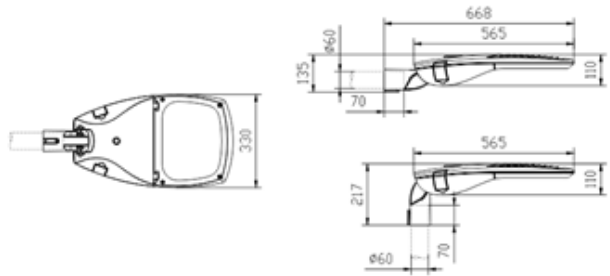

General Information

Body Material: Die-cast Aluminium
 Plug&Play electronics control gear and LED Module
 Product Colour : Metallic Grey

● **Product Dimensions (All dimensions are in mm)**

***40-60W**

***100W**

***150W**

***200W-280W**

POST TOP/SIDE ENTRE

Order Codes

Alpha Code	Power	Colour Temp.	Lumen Output	Product Weight	Outer Packing Dimensions	Box Gross Weight
LUNA40W-4K-EL	40W	4000K	4,600 lm	4.55kg	600*330*140mm (1pcs/box)	5.65kg
LUNA40W-5K-EL	40W	5000K	4,800 lm			
LUNA60W-4K-EL	60W	4000K	7,000 lm	4.55kg	600*330*140mm (1pcs/box)	5.65kg
LUNA60W-5K-EL	60W	5000K	7,200 lm			
LUNA100W-4K-EL	100W	4000K	11,500 lm	7.4kg	740*390*130mm (1pcs/box)	8.8kg
LUNA100W-5K-EL	100W	5000K	12,000 lm			
LUNA150W-4K-EL	150W	4000K	17,300 lm	10.3kg	840*440*150mm (1pcs/box)	11.9kg
LUNA150W-5K-EL	150W	5000K	18,000 lm			
LUNA200W-4K-EL	200W	4000K	21,700 lm	14.3kg	1025*515*160mm (1pcs/box)	17.2kg
LUNA200W-5K-EL	200W	5000K	22,600 lm			
LUNA240W-4K-EL	240W	4000K	27,700 lm	14.5kg	1025*515*160mm (1pcs/box)	17.4kg
LUNA240W-5K-EL	240W	5000K	28,800 lm			
LUNA280W-4K-EL	280W	4000K	32,300 lm	15.1kg	1025*515*160mm (1pcs/box)	18.0kg
LUNA280W-5K-EL	280W	5000K	33,600 lm			