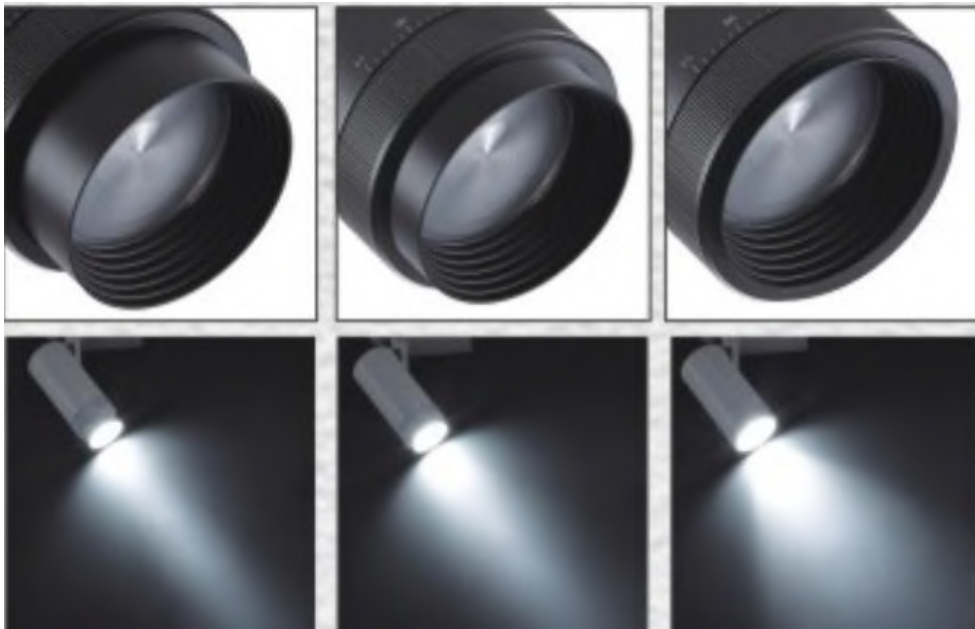

ELEVAGE
LIGHTING GROUP

Consult. Supply. *Illuminate.*

**Track
Lighting**

elevagegroup.com.au

ASCELLA SERIES

The Ascella Series allows the user to adjust the beam angle and focus of the light from 15° to 58° by simply turning the head of the fitting. Ascella fitting also give you the option to change the colour temperature from warm, cool to daylight white.

- ❖ Available in Black and White frame
- ❖ 3 Colour Switchable
- ❖ CR>180
- ❖ Bridgelux chip
- ❖ Tridonic Driver
- ❖ Power Factor >0.90
- ❖ >50,000 hours lamp life
- ❖ Aluminium frame

TRIC TRACK SLIM SERIES

Product Features

Black or White Frame

Trailing and Leading Edge

Dimming Available

360 ° Twist Angle

Can be retrofitted to existing track

(3 wire single circuit or 4 wire)

CRI 90

Beam angle 12°, 24°, 38°, 45°

Voltage Range AC200-240V

Output Voltage DC30-42V

Power factor >0.92

Cree chip LED

IP20 rated

>50,000 hrs lamp life

TRIC TRACK STANDARD 3 WIRE ACCESSORIES