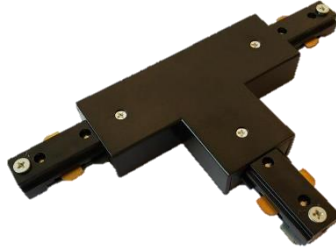

Beam angle 12°, 24°, 38°, 45°

Voltage Range AC200-240V

Output Voltage DC30-42V

Power factor >0.92

Cree chip LED

IP20 rated

>50,000 hrs lamp life

TRIC TRACK STANDARD 3 WIRE ACCESSORIES

tric TRACK-X CONNECTOR

tric TRACK-T CONNECTOR

tric TRACK-L CONNECTOR

tric TRACK-FLEXI

tric TRACK-CONNECTOR

tric TRACK-SUSPENSION

tric TRACK-WIRE1000
tric TRACK-WIRE2000

TRIC TRACK RECESSED 3 WIRE ACCESSORIES

tric TRACK-X CONNECTOR.REC

tric TRACK-T CONNECTOR.REC

tric TRACK-L CONNECTOR.REC

tric TRACK-CONNECTOR.REC

tric TRACK-WIRE1000.REC
tric TRACK-WIRE2000.REC

TRIC TRACK STANDARD 4 WIRE ACCESSORIES

tric TRACK4-X CONNECTOR

tric TRACK4-T CONNECTOR

tric TRACK4-L CONNECTOR

tric TRACK4-FLEXI

tric TRACK4-CONNECTOR

tric TRACK-SUSPENSION

tric TRACK4-WIRE1000
tric TRACK4-WIRE2000

TRIC TRACK RECESSED 4 WIRE ACCESSORIES

tric TRACK4-X CONNECTOR.REC