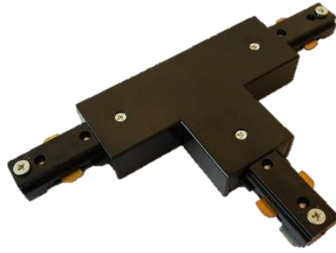

Beam angle 12°, 24°, 38°, 45°

Voltage Range AC200-240V

Output Voltage DC30-42V

Power factor >0.92

Cree chip LED

IP20 rated

>50,000 hrs lamp life

TRIC TRACK STANDARD 3 WIRE ACCESSORIES

tric TRACK-X CONNECTOR

tric TRACK-T CONNECTOR

tric TRACK-L CONNECTOR

tric TRACK-FLEXI

tric TRACK-CONNECTOR

tric TRACK-SUSPENSION

tric TRACK-WIRE1000
tric TRACK-WIRE2000

TRIC TRACK RECESSED 3 WIRE ACCESSORIES