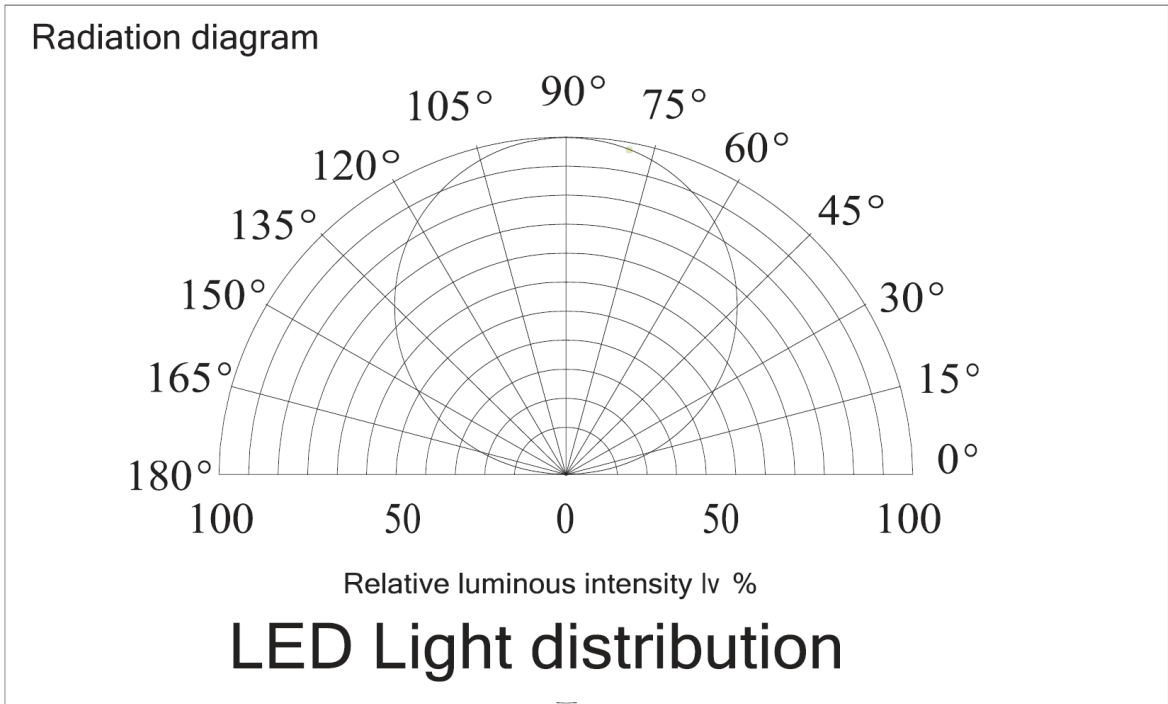

tric TAPE 14.4 RGBW Series