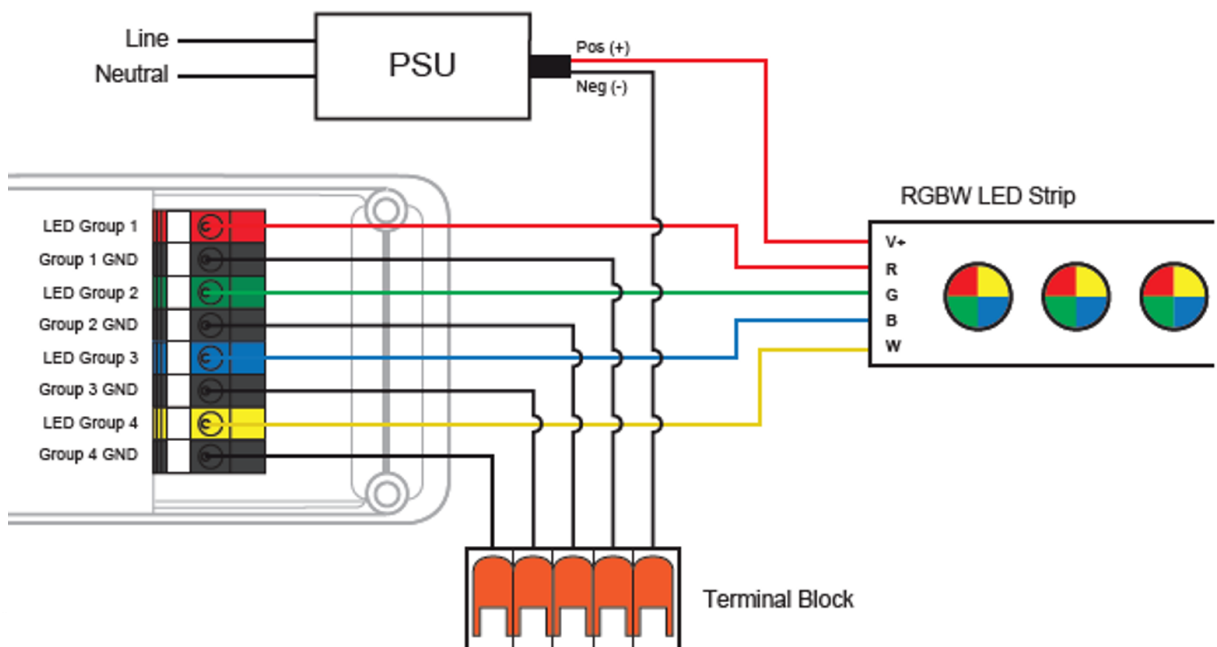

tric TAPE 14.4 RGBW Series

- Dali, DSI, 10vdc, DMX compatible
- DC24V
- SMD5050
- 60 LED's per metre
- Field cuttable in 100mm lengths

2 yrs
warranty

Model	Power Per Metre	Colour	LED's Per Metre	Lumens/Metre	IP Rating
tric TAPE-14.4W.RGBW.IP20	14.4w	Red	60	96	IP20
		Green		204	
		Blue		55	
		Natural White		338	
tric TAPE-14.4W.RGBW.IP67	14.4w	Red	60	96	IP67
		Green		204	
		Blue		55	
		Natural White		338	

tric TAPE 14.4 RGBW Series

How to connect flexible strip

Below shows you how to connect the flexible strip(RGBW) to power supplies.

tric TAPE 14.4 RGBW Series