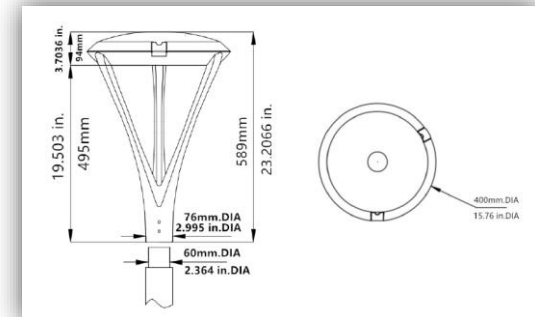

Product Code	Power	Colour Temp
tric CITY-F3.24W.3K	24w	3000k
tric CITY-F3.24W.4K	24w	4000k
tric CITY-F3.24W.5K	24w	5000k
tric CITY-F3.24W.6K	24w	6000k
tric CITY-F3.35W.3K	35w	3000k
tric CITY-F3.35W.4K	35w	4000k
tric CITY-F3.35W.5K	35w	5000k
tric CITY-F3.35W.6K	35w	6000k
tric CITY-F3.58W.3K	58w	3000k
tric CITY-F3.58W.4K	58w	4000k
tric CITY-F3.58W.5K	58w	5000k
tric CITY-F3.58W.6K	58w	6000k

Options Available

1-10V and 0-10V dimming

DALI

3 mode timing

Photoelectric control