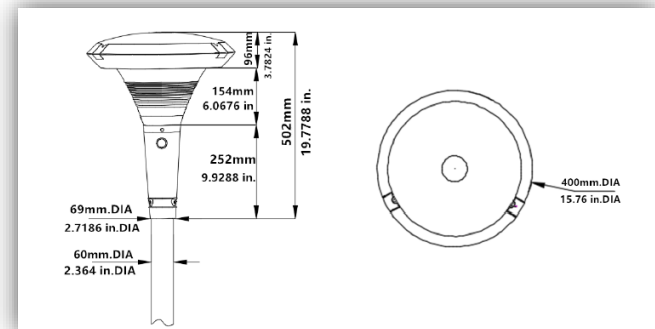

Product Code	Power	Colour Temp
tric CITY-F1.36W.3K	36w	3000k
tric CITY-F1.36W.4K	36w	4000k
tric CITY-F1.36W.5K	36w	5000k
tric CITY-F1.36W.6K	36w	6000k
tric CITY-F1.57W.3K	57w	3000k
tric CITY-F1.57W.4K	57w	4000k
tric CITY-F1.57W.5K	57w	5000k
tric CITY-F1.57W.6K	57w	6000k
tric CITY-F1.80W.3K	80w	3000k
tric CITY-F1.80W.4K	80w	4000k
tric CITY-F1.80W.5K	80w	5000k
tric CITY-F1.80W.6K	80w	6000k

Options Available

1-10V and 0-10V dimming

DALI

3 mode timing

Photoelectric control