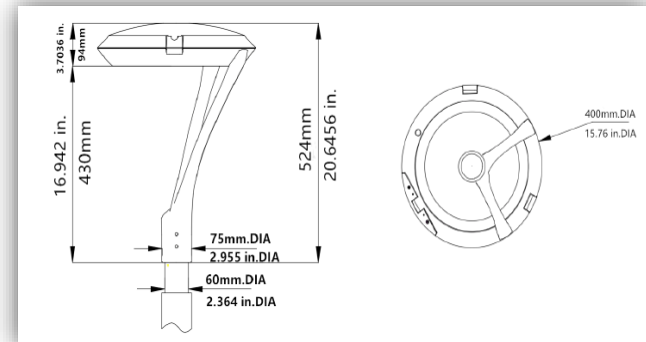

tric CITY-F2 Series

Product Code	Power	Colour Temp
tric CITY-F2.24W.3K	24w	3000k
tric CITY-F2.24W.4K	24w	4000k
tric CITY-F2.24W.5K	24w	5000k
tric CITY-F2.24W.6K	24w	6000k
tric CITY-F2.35W.3K	35w	3000k
tric CITY-F2.35W.4K	35w	4000k
tric CITY-F2.35W.5K	35w	5000k
tric CITY-F2.35W.6K	35w	6000k
tric CITY-F2.58W.3K	58w	3000k
tric CITY-F2.58W.4K	58w	4000k
tric CITY-F2.58W.5K	58w	5000k
tric CITY-F2.58W.6K	58w	6000k

Options Available

1-10V and 0-10V dimming

DALI

3 mode timing

Photoelectric control