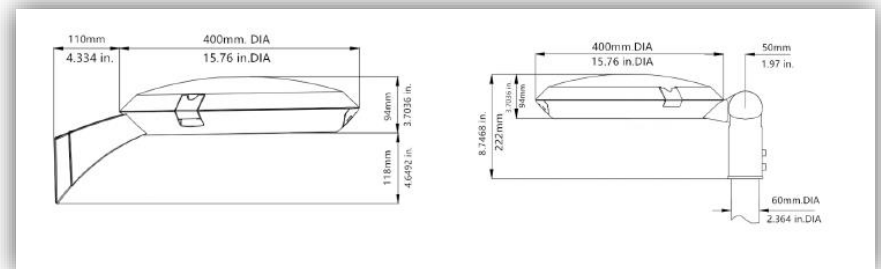

Product Code	Power	Colour Temp
tric CITY-ROADWAY.24W.3K	24w	3000k
tric CITY-ROADWAY.24W.4K	24w	4000k
tric CITY-ROADWAY.24W.5K	24w	5000k
tric CITY-ROADWAY.24W.6K	24w	6000k
tric CITY-ROADWAY.35W.3K	35w	3000k
tric CITY-ROADWAY.35W.4K	35w	4000k
tric CITY-ROADWAY.35W.5K	35w	5000k
tric CITY-ROADWAY.35W.6K	35w	6000k
tric CITY-ROADWAY.58W.3K	58w	3000k
tric CITY-ROADWAY.58W.4K	58w	4000k
tric CITY-ROADWAY.58W.5K	58w	5000k
tric CITY-ROADWAY.58W.6K	58w	6000k

Options Available

1-10V and 0-10V dimming

DALI

3 mode timing

Photoelectric control