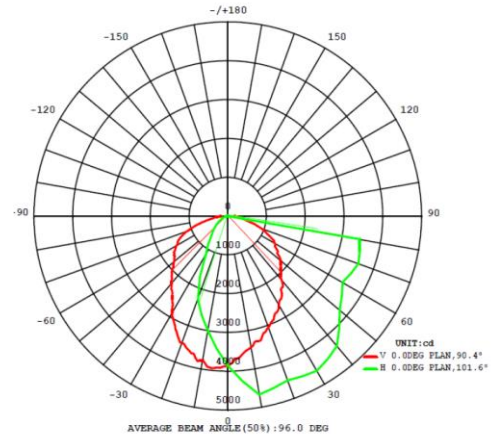

tric EXTERIOR Series

LED & Optics

- Philips LUXEON 3030 2D chip
- 100° beam angle
- CRI > 75
- 4000K, 5000K, 5700K for option
- Actual light efficiency: 115-120lm/w
- Structured LED array for optimized area lighting photometric distributions

Lumens Maintenance

- Projected L70>54,000 hours per IES TM-21
- Projected Lxx per IES TM-21 at 25°C for reference

LUMINOUS INTENSITY DISTRIBUTION DIAGRAM