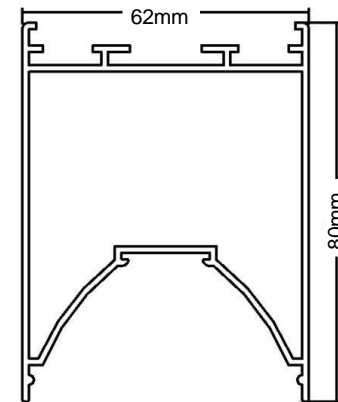

tric LINEAR Series

Product Code	Power	Colour Temp	Length (mm)
tric LINEAR-30W3K.1200	30w	3000k	1200
tric LINEAR-30W4K.1200	30w	4000k	1200
tric LINEAR-30W5K.1200	30w	5000k	1200
tric LINEAR-30W6K.1200	30w	6000k	1200
tric LINEAR-30W3K.1200DIM	30w	3000k	1200
tric LINEAR-30W4K.1200DIM	30w	4000k	1200
tric LINEAR-30W5K.1200DIM	30w	5000k	1200
tric LINEAR-30W6K.1200DIM	30w	6000k	1200
tric LINEAR-30W3K.1200DALI	30w	3000k	1200
tric LINEAR-30W4K.1200DALI	30w	4000k	1200
tric LINEAR-30W5K.1200DALI	30w	5000k	1200
tric LINEAR-30W6K.1200DALI	30w	6000k	1200
tric LINEAR-30W3K.1200.1-10v	30w	3000k	1200
tric LINEAR-30W4K.1200.1-10v	30w	4000k	1200
tric LINEAR-30W5K.1200.1-10v	30w	5000k	1200
tric LINEAR-30W6K.1200.1-10v	30w	6000k	1200