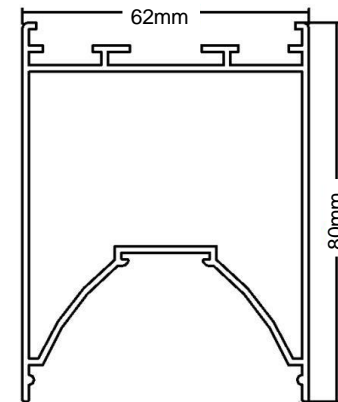

Product Code	Power	Colour Temp	Length (mm)
tric LINEAR-20W3K.900	20w	3000k	900
tric LINEAR-20W4K.900	20w	4000k	900
tric LINEAR-20W5K.900	20w	5000k	900
tric LINEAR-20W6K.900	20w	6000k	900
tric LINEAR-20W3K.900DIM	20w	3000k	900
tric LINEAR-20W4K.900DIM	20w	4000k	900
tric LINEAR-20W5K.900DIM	20w	5000k	900
tric LINEAR-20W6K.900DIM	20w	6000k	900
tric LINEAR-20W3K.900DALI	20w	3000k	900
tric LINEAR-20W4K.900DALI	20w	4000k	900
tric LINEAR-20W5K.900DALI	20w	5000k	900
tric LINEAR-20W6K.900DALI	20w	6000k	900
tric LINEAR-20W3K.900.1-10v	20w	3000k	900
tric LINEAR-20W4K.900.1-10v	20w	4000k	900
tric LINEAR-20W5K.900.1-10v	20w	5000k	900
tric LINEAR-20W6K.900.1-10v	20w	6000k	900