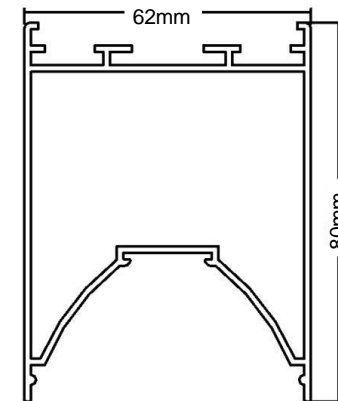

## Other sizes available

- 1800mm
- 2400mm

All units can be ordered to link or as individual units. All cabling internal to fitting on connected units.

# tric LINEAR Series

Product Code	Power	Colour Temp	Length (mm)
tric LINEAR-15W3K.CORNER	15w	3000k	300 x 300
tric LINEAR-15W4K.CORNER	15w	4000k	300 x 300
tric LINEAR-15W5K.CORNER	15w	5000k	300 x 300
tric LINEAR-15W6K.CORNER	15w	6000k	300 x 300
tric LINEAR-15W3K.CORNER.DIM	15w	3000k	300 x 300
tric LINEAR-15W4K.CORNER.DIM	15w	4000k	300 x 300
tric LINEAR-15W5K.CORNER.DIM	15w	5000k	300 x 300
tric LINEAR-15W6K.CORNER.DIM	15w	6000k	300 x 300
tric LINEAR-15W3K.CORNER.DALI	15w	3000k	300 x 300
tric LINEAR-15W4K.CORNER.DALI	15w	4000k	300 x 300
tric LINEAR-15W5K.CORNER.DALI	15w	5000k	300 x 300
tric LINEAR-15W6K.CORNER.DALI	15w	6000k	300 x 300
tric LINEAR-15W3K.CORNER.1-10v	15w	3000k	300 x 300
tric LINEAR-15W4K.CORNER.1-10v	15w	4000k	300 x 300
tric LINEAR-15W5K.CORNER.1-10v	15w	5000k	300 x 300
tric LINEAR-15W6K.CORNER.1-10v	15w	6000k	300 x 300