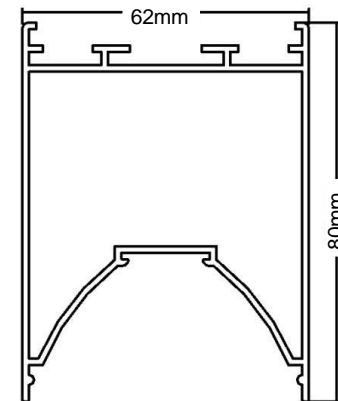

Product Code	Power	Colour Temp	Length (mm)
tric LINEAR-15W3K.600	15w	3000k	600
tric LINEAR-15W4K.600	15w	4000k	600
tric LINEAR-15W5K.600	15w	5000k	600
tric LINEAR-15W6K.600	15w	6000k	600
tric LINEAR-15W3K.600DIM	15w	3000k	600
tric LINEAR-15W4K.600DIM	15w	4000k	600
tric LINEAR-15W5K.600DIM	15w	5000k	600
tric LINEAR-15W6K.600DIM	15w	6000k	600
tric LINEAR-15W3K.600DALI	15w	3000k	600
tric LINEAR-15W4K.600DALI	15w	4000k	600
tric LINEAR-15W5K.600DALI	15w	5000k	600
tric LINEAR-15W6K.600DALI	15w	6000k	600
tric LINEAR-15W3K.600.1-10v	15w	3000k	600
tric LINEAR-15W4K.600.1-10v	15w	4000k	600
tric LINEAR-15W5K.600.1-10v	15w	5000k	600
tric LINEAR-15W6K.600.1-10v	15w	6000k	600