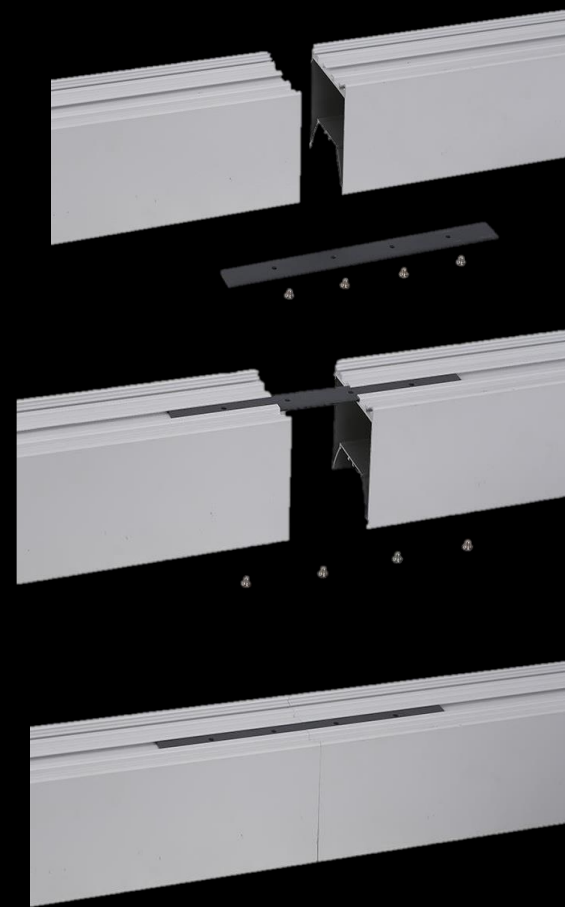

## Other sizes available

- 1800mm
- 2400mm

All units can be ordered to link or as individual units. All cabling internal to fitting on connected units.

tric LINEAR Series  
deconstructed

tric LINEAR Series

tric LINEAR-SUSPENSION

tric LINEAR-LINK

**eLEDtric**  
LINEAR Series

 **ELEVAGE**  
LIGHTING GROUP

Consult. Supply. *Illuminate.*

[elevagegroup.com.au](http://elevagegroup.com.au)