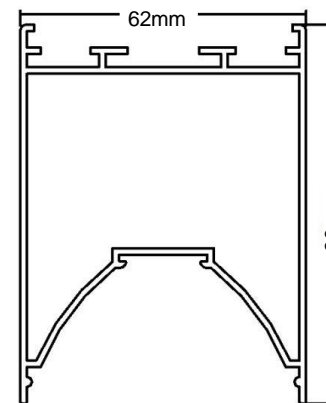

## Other sizes available

- 1800mm
- 2400mm

All units can be ordered to link or as individual units. All cabling internal to fitting on connected units.