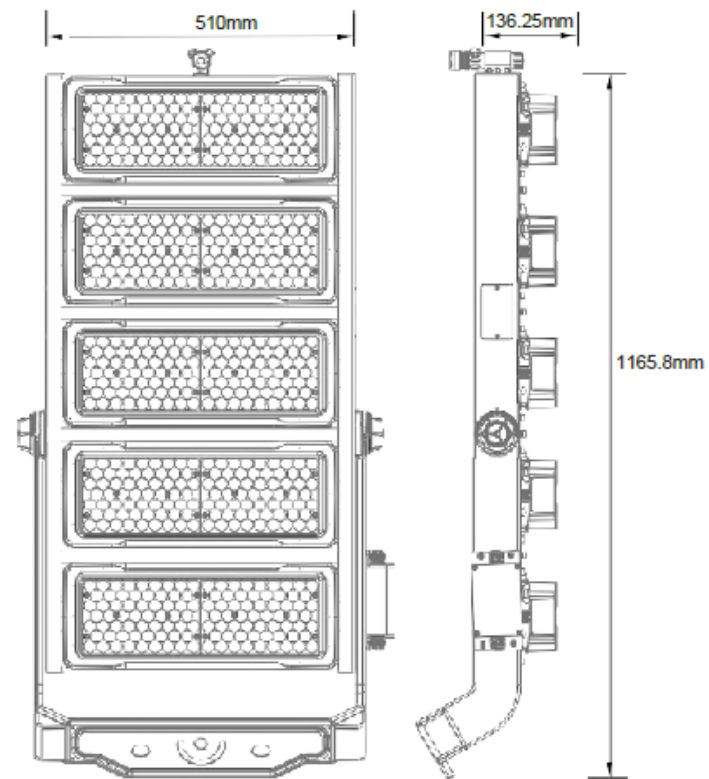

tric STADIUM MODULAR Series

Product Code	Power	Colour Temp
tric STADIUM-1250W3K.MOD	1250w	3000k
tric STADIUM-1250W4K.MOD	1250w	4000k
tric STADIUM-1250W5K.MOD	1250w	5000k
tric STADIUM-1250W6K.MOD	1250w	6500k

eLEDtric

MODULAR STADIUM Series