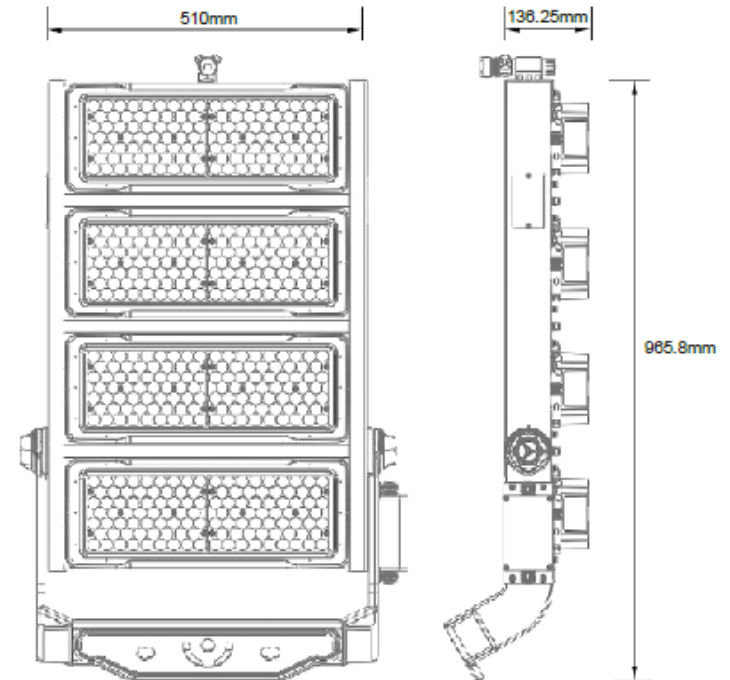

eLEDtric

MODULAR STADIUM Series