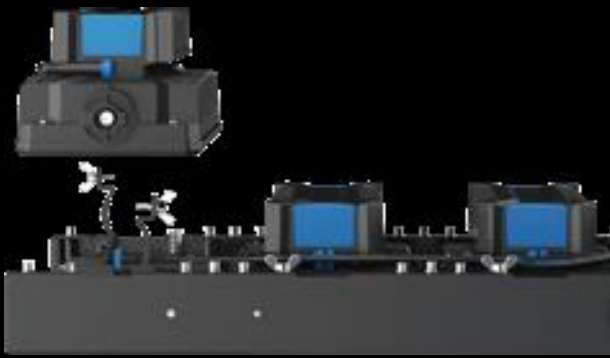

eLEDtric

Modular Stadium Series

eLEDtric

MODULAR STADIUM Series

The eLEDtric STADIUM MODULAR Series is a unique Stadium/Floodlight, allowing flexibility to suit any application. In addition to their striking form and seamless construction, the STADIUM MODULAR Series blends high performance optics, control, scalability and mounting options to cover more applications and enhance the outcome.

- *Trunion Mount Kit*

- *Knuckle Mount Slip Fitter Kit*

- *Stereo Base Installation*

- *Lumosa Tiny*

Rotation & Maintenance

- *Screw off the wing nut at the back of the module to rotate*
- *Rotational angle of each module is +/- 30°*

- *Slidable gear with dial allowing you to accurately set multiple fittings.*

eLEDtrig

MODULAR STADIUM Series

Rotation & Maintenance

- *Screw off the wing nuts and revolve it to 90°*

- *Remove the module to be replaced*

- *Put the new module to the clip and screw the wing nuts to 90° angle*

- *Insert the waterproof connector to the socket, and the fitting is ready*

eLEDtronic

MODULAR STADIUM Series

Ratings

- *IP66*
- *IK08*
- *Operating temp -20°C to 60°C*
- *RCM*
- *SAA*
- *C-tick*