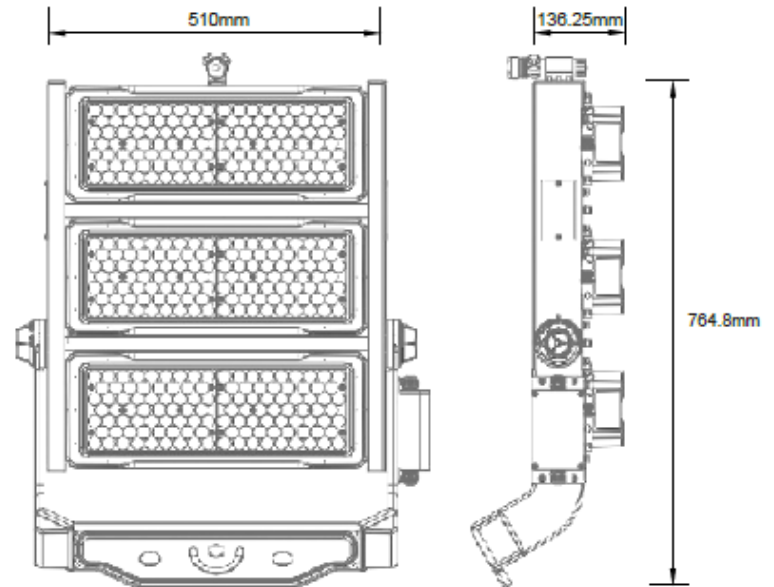

tric STADIUM MODULAR Series

Product Code	Power	Colour Temp
tric STADIUM-750W3K.MOD	750w	3000k
tric STADIUM-750W4K.MOD	750w	4000k
tric STADIUM-750W5K.MOD	750w	5000k
tric STADIUM-750W6K.MOD	750w	6500k

eLEDtric

MODULAR STADIUM Series