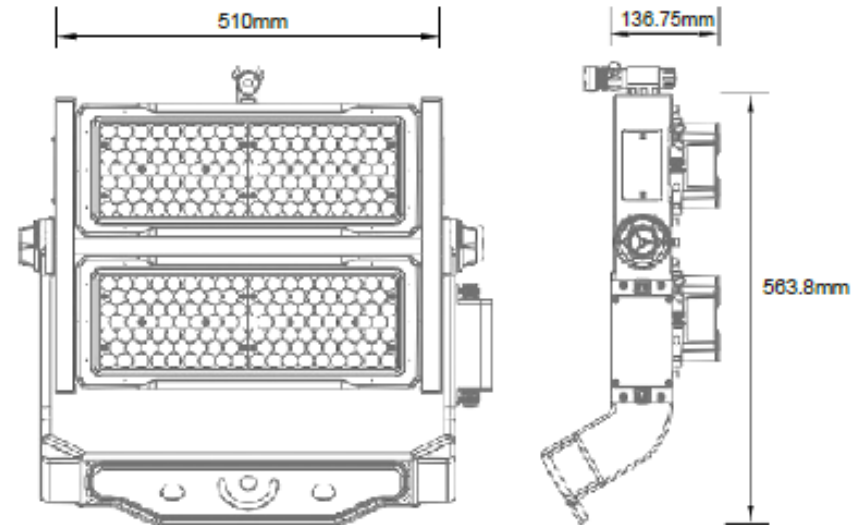

tric STADIUM MODULAR Series

Product Code	Power	Colour Temp
tric STADIUM-500W3K.MOD	500w	3000k
tric STADIUM-500W4K.MOD	500w	4000k
tric STADIUM-500W5K.MOD	500w	5000k
tric STADIUM-500W6K.MOD	500w	6500k

eLEDtric

MODULAR STADIUM Series