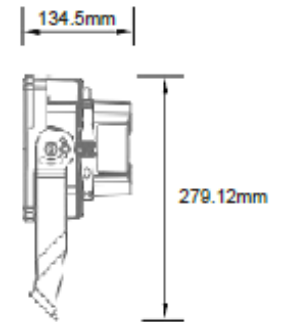

tric STADIUM MODULAR Series

Product Code	Power	Colour Temp
tric STADIUM-250W3K.MOD	250w	3000k
tric STADIUM-250W4K.MOD	250w	4000k
tric STADIUM-250W5K.MOD	250w	5000k
tric STADIUM-250W6K.MOD	250w	6500k

eLEDtric

MODULAR STADIUM Series