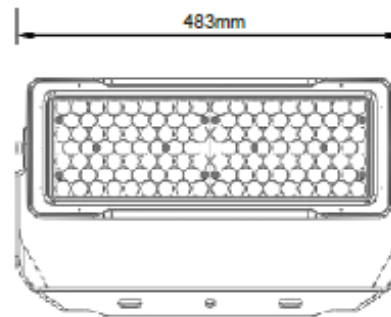

tric STADIUM MODULAR Series

Product Code	Power	Colour Temp
tric STADIUM-250W3K.MOD	250w	3000k
tric STADIUM-250W4K.MOD	250w	4000k
tric STADIUM-250W5K.MOD	250w	5000k
tric STADIUM-250W6K.MOD	250w	6500k

eLEDtric

MODULAR STADIUM Series