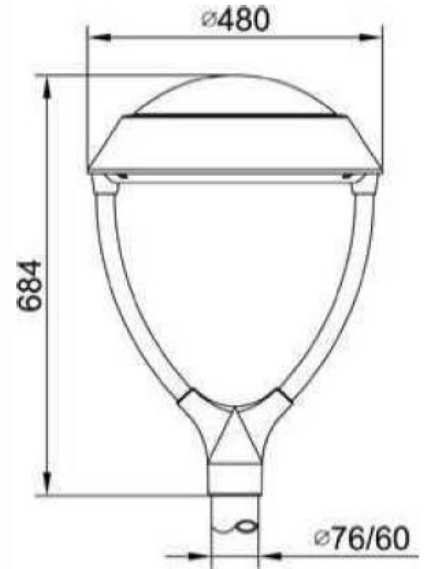

tric PATHWAY DOME Series

- Input Voltage AC120-277V
- Power Frequency 50/60Hz
- Spigot Size ϕ 76mm
- >50,000 hrs lamp life
- Power factor >0.95
- Aluminium die casting
- Meanwell HLG Driver
- Tempered Glass Lens
- CRI >70
- Working Temp -30°C~+55°C
- IP65 rated

Style O

Style V

Model	Power	Lumens	Colour Temp	Beam Angles		
tric PATHWAY-DOME.O.60W3K	60w	5100lm	3000k	50° x 150°	120° x 120°	80° x 150°
tric PATHWAY-DOME.O.60W4K	60w	5400lm	4000k	50° x 150°	120° x 120°	80° x 150°
tric PATHWAY-DOME.O.60W5K	60w	5700lm	5000k	50° x 150°	120° x 120°	80° x 150°
tric PATHWAY-DOME.V.60W3K	60w	5100lm	3000k	50° x 150°	120° x 120°	80° x 150°
tric PATHWAY-DOME.V.60W4K	60w	5400lm	4000k	50° x 150°	120° x 120°	80° x 150°
tric PATHWAY-DOME.V.60W5K	60w	5700lm	5000k	50° x 150°	120° x 120°	80° x 150°