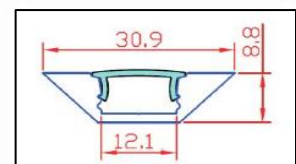

tric PROFILE-006