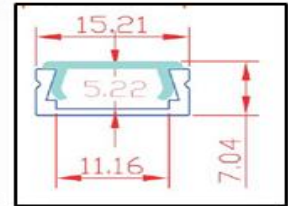

tric PROFILE-002