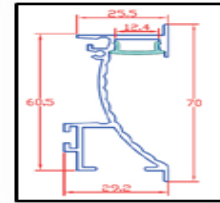

tric PROFILE Series

Model