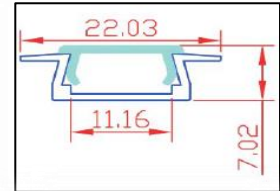

tric PROFILE Series

Model

tric PROFILE-001