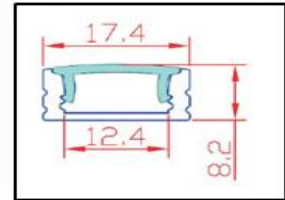

tric PROFILE-003