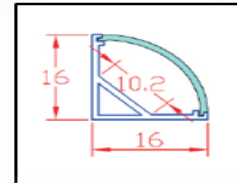

tric PROFILE Series

Model