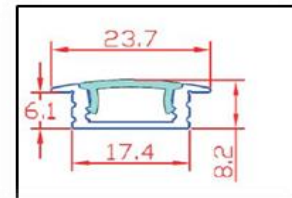

tric PROFILE-004