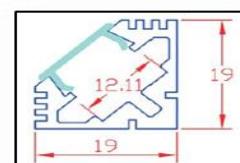

tric PROFILE Series

Model

tric PROFILE-017

tric PROFILE-018

tric PROFILE-019

tric PROFILE-020

tric PROFILE-021

tric PROFILE-022

tric PROFILE-023

tric PROFILE-024

tric PROFILE Series

tric PROFILE-009

tric PROFILE-014

- Aluminium profile
- Covers in clear, frosted or milky
- D/L denotes double lined strip
- Other profiles available

Model	Max LED strip width	PC Cover Colour			Lengths (mtr)				IP68	LED Strips Per Profile			Applications		
		C	F	M	1	1.5	2	3		1	2	3	Floor	Glass	Stair
tric PROFILE-001	10mm	✓	✓	✓	✓	✓	✓	✓		✓			✓	✓	✓
tric PROFILE-002	10mm	✓	✓	✓	✓	✓	✓	✓		✓			✓	✓	✓
tric PROFILE-003	12mm	✓	✓	✓	✓	✓	✓	✓		✓			✓	✓	✓
tric PROFILE-004	12mm	✓	✓	✓	✓	✓	✓	✓		✓			✓	✓	✓
tric PROFILE-005	11.5mm			✓	✓	✓	✓	✓		✓			✓		
tric PROFILE-006	12mm	✓	✓	✓	✓	✓	✓	✓		✓			✓	✓	✓
tric PROFILE-007	20mm	✓	✓	✓	✓	✓	✓	✓		✓			✓	✓	✓
tric PROFILE-008	20mm	✓	✓	✓	✓	✓	✓	✓		✓			✓	✓	✓
tric PROFILE-009	10mm	✓	✓	✓	✓	✓	✓	✓		✓			✓	✓	✓
tric PROFILE-010	10mm	✓	✓	✓	✓	✓	✓	✓		✓			✓	✓	✓
tric PROFILE-011	12mm	✓	✓	✓	✓	✓	✓	✓		✓			✓	✓	✓
tric PROFILE-012	12mm	✓	✓	✓	✓	✓	✓	✓		✓			✓	✓	✓
tric PROFILE-013	16.5mm			✓	✓	✓	✓	✓		✓			✓	✓	✓
tric PROFILE-014	12mm			✓	✓		✓			✓			✓		
tric PROFILE-015	12mm	✓	✓	✓	✓	✓	✓	✓		✓			✓	✓	✓
tric PROFILE-016	D/L		✓		✓		✓			✓	✓		✓	✓	✓
tric PROFILE-017	D/L		✓		✓		✓			✓	✓		✓	✓	✓
tric PROFILE-018	12mm	✓	✓	✓	✓		✓			✓			✓	✓	✓
tric PROFILE-019	12mm		✓		✓		✓		✓	✓			✓		
tric PROFILE-020	12mm		✓		✓		✓		✓	✓			✓	✓	✓
tric PROFILE-021	11mm	✓	✓	✓	✓	✓	✓	✓		✓			✓	✓	✓
tric PROFILE-022	12mm	✓	✓	✓	✓	✓	✓	✓		✓			✓	✓	✓
tric PROFILE-023	12mm	✓	✓	✓	✓	✓	✓	✓		✓			✓	✓	✓
tric PROFILE-024	11mm	✓	✓	✓	✓	✓	✓	✓		✓			✓	✓	✓