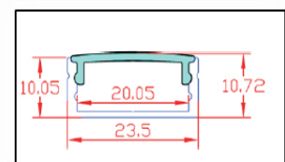

tric PROFILE-007