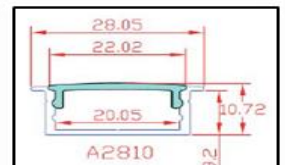

tric PROFILE-008