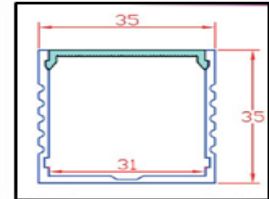

tric PROFILE Series

Model