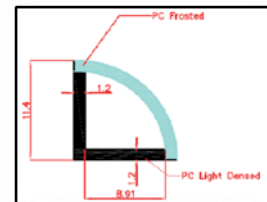

tric PROFILE Series

Model