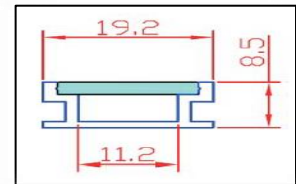

tric PROFILE-005