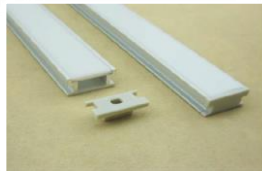

tric PROFILE-005