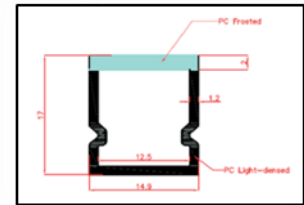

tric PROFILE Series

Model