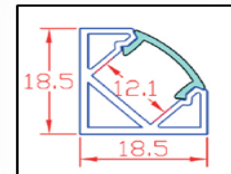

tric PROFILE-023

tric PROFILE-024

tric PROFILE Series

tric PROFILE-009

tric PROFILE-014

- Aluminium profile
- Covers in clear, frosted or milky
- D/L denotes double lined strip
- Other profiles available

Model	Max LED strip width	PC Cover Colour			Lengths (mtr)				IP68	LED Strips Per Profile			Applications		
		C	F	M	1	1.5	2	3		1	2	3	Floor	Glass	Stair
tric PROFILE-001	10mm	✓	✓	✓	✓	✓	✓	✓		✓			✓	✓	✓
tric PROFILE-002	10mm	✓	✓	✓	✓	✓	✓	✓		✓			✓	✓	✓
tric PROFILE-003	12mm	✓	✓	✓	✓	✓	✓	✓		✓			✓	✓	✓
tric PROFILE-004	12mm	✓	✓	✓	✓	✓	✓	✓		✓			✓	✓	✓
tric PROFILE-005	11.5mm			✓	✓	✓	✓	✓		✓			✓		
tric PROFILE-006	12mm	✓	✓	✓	✓	✓	✓	✓		✓			✓	✓	✓
tric PROFILE-007	20mm	✓	✓	✓	✓	✓	✓	✓		✓			✓	✓	✓
tric PROFILE-008	20mm	✓	✓	✓	✓	✓	✓	✓		✓			✓	✓	✓
tric PROFILE-009	10mm	✓	✓	✓	✓	✓	✓	✓		✓			✓	✓	✓
tric PROFILE-010	10mm	✓	✓	✓	✓	✓	✓	✓		✓			✓	✓	✓
tric PROFILE-011	12mm	✓	✓	✓	✓	✓	✓	✓		✓			✓	✓	✓
tric PROFILE-012	12mm	✓	✓	✓	✓	✓	✓	✓		✓			✓	✓	✓
tric PROFILE-013	16.5mm			✓	✓	✓	✓	✓		✓			✓	✓	✓
tric PROFILE-014	12mm			✓	✓		✓			✓			✓		
tric PROFILE-015	12mm	✓	✓	✓	✓	✓	✓	✓		✓			✓	✓	✓
tric PROFILE-016	D/L		✓		✓		✓			✓	✓		✓	✓	✓
tric PROFILE-017	D/L		✓		✓		✓			✓	✓		✓	✓	✓
tric PROFILE-018	12mm	✓	✓	✓	✓		✓			✓			✓	✓	✓
tric PROFILE-019	12mm		✓		✓		✓		✓	✓			✓		
tric PROFILE-020	12mm		✓		✓		✓		✓	✓			✓	✓	✓
tric PROFILE-021	11mm	✓	✓	✓	✓	✓	✓	✓		✓			✓	✓	✓
tric PROFILE-022	12mm	✓	✓	✓	✓	✓	✓	✓		✓			✓	✓	✓
tric PROFILE-023	12mm	✓	✓	✓	✓	✓	✓	✓		✓			✓	✓	✓
tric PROFILE-024	11mm	✓	✓	✓	✓	✓	✓	✓		✓			✓	✓	✓