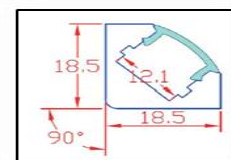

tric PROFILE-023

tric PROFILE-024

tric PROFILE Series

tric PROFILE-009

tric PROFILE-014

- Aluminium profile
- Covers in clear, frosted or milky
- D/L denotes double lined strip
- Other profiles available

Model	Max LED strip width	PC Cover Colour			Lengths (mtr)				IP68	LED Strips Per Profile			Applications		
		C	F	M	1	1.5	2	3		1	2	3	Floor	Glass	Stair
tric PROFILE-001	10mm	✓	✓	✓	✓	✓	✓	✓		✓			✓	✓	✓
tric PROFILE-002	10mm	✓	✓	✓	✓	✓	✓	✓		✓			✓	✓	✓
tric PROFILE-003	12mm	✓	✓	✓	✓	✓	✓	✓		✓			✓	✓	✓
tric PROFILE-004	12mm	✓	✓	✓	✓	✓	✓	✓		✓			✓	✓	✓
tric PROFILE-005	11.5mm			✓	✓	✓	✓	✓		✓			✓		
tric PROFILE-006	12mm	✓	✓	✓	✓	✓	✓	✓		✓			✓	✓	✓
tric PROFILE-007	20mm	✓	✓	✓	✓	✓	✓	✓		✓			✓	✓	✓
tric PROFILE-008	20mm	✓	✓	✓	✓	✓	✓	✓		✓			✓	✓	✓
tric PROFILE-009	10mm	✓	✓	✓	✓	✓	✓	✓		✓			✓	✓	✓
tric PROFILE-010	10mm	✓	✓	✓	✓	✓	✓	✓		✓			✓	✓	✓
tric PROFILE-011	12mm	✓	✓	✓	✓	✓	✓	✓		✓			✓	✓	✓
tric PROFILE-012	12mm	✓	✓	✓	✓	✓	✓	✓		✓			✓	✓	✓
tric PROFILE-013	16.5mm			✓	✓	✓	✓	✓		✓			✓	✓	✓
tric PROFILE-014	12mm			✓	✓		✓			✓			✓		
tric PROFILE-015	12mm	✓	✓	✓	✓	✓	✓	✓		✓			✓	✓	✓
tric PROFILE-016	D/L		✓		✓		✓			✓	✓		✓	✓	✓
tric PROFILE-017	D/L		✓		✓		✓			✓	✓		✓	✓	✓
tric PROFILE-018	12mm	✓	✓	✓	✓		✓			✓			✓	✓	✓
tric PROFILE-019	12mm		✓		✓		✓		✓	✓			✓		
tric PROFILE-020	12mm		✓		✓		✓		✓	✓			✓	✓	✓
tric PROFILE-021	11mm	✓	✓	✓	✓	✓	✓	✓		✓			✓	✓	✓
tric PROFILE-022	12mm	✓	✓	✓	✓	✓	✓	✓		✓			✓	✓	✓
tric PROFILE-023	12mm	✓	✓	✓	✓	✓	✓	✓		✓			✓	✓	✓
tric PROFILE-024	11mm	✓	✓	✓	✓	✓	✓	✓		✓			✓	✓	✓