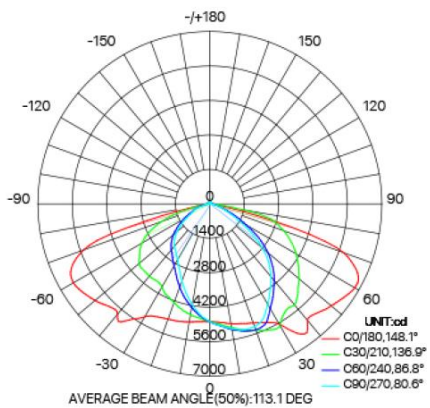

Photometry

TYPE II