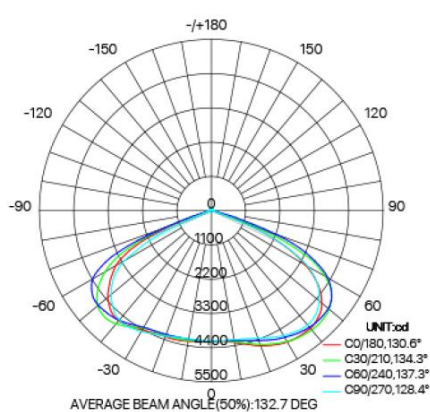

Photometry

TYPE II

TYPE III

TYPE IV

TYPE V