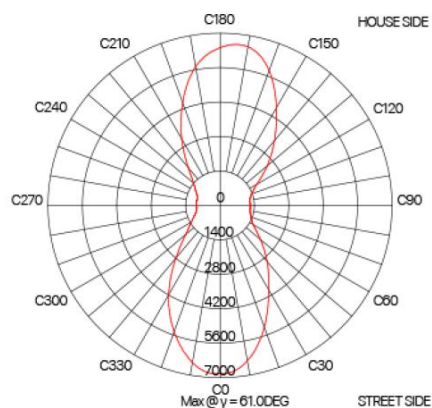

Photometry

TYPE II