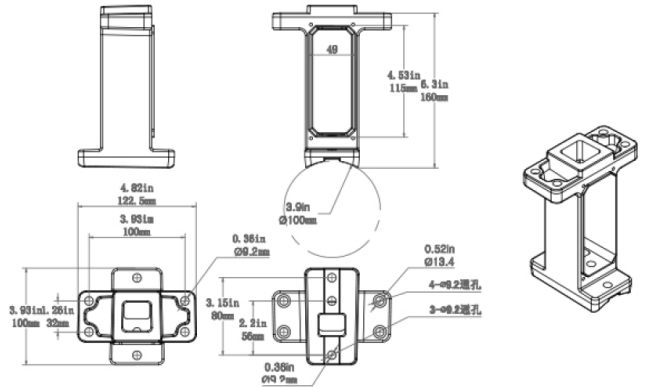

tric BOX-ROUNDPOLE

Round pole adaptor