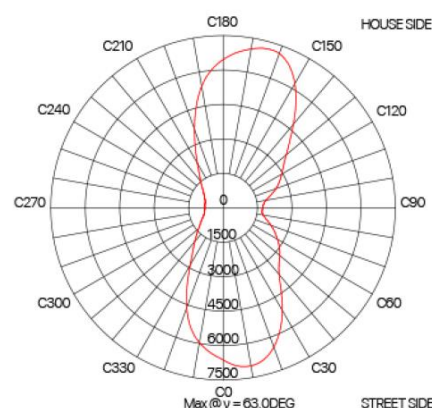

Photometry

TYPE II

TYPE III

TYPE IV

TYPE V