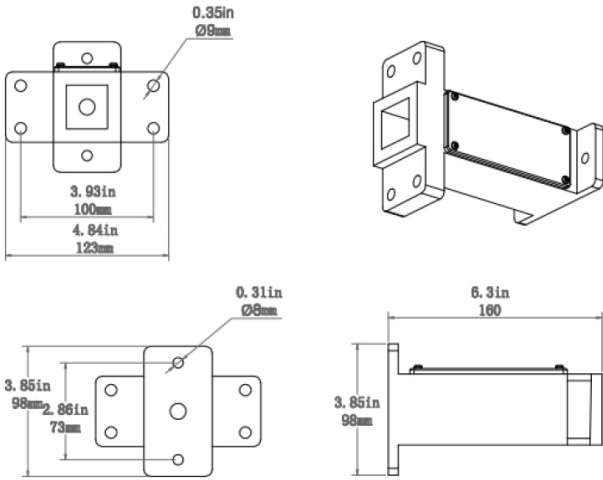

tric BOX-SQUAREPOLE