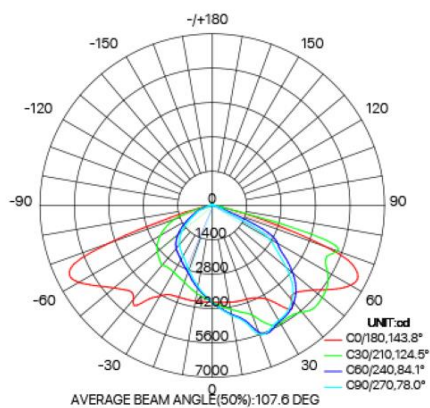

Photometry

TYPE II

TYPE III

TYPE IV

TYPE V