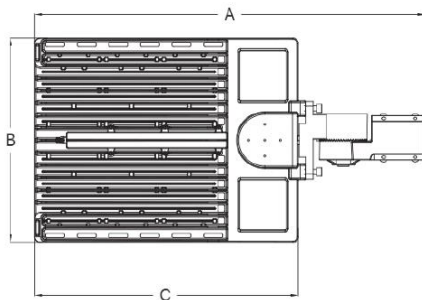

tric STREET BOX Series

- Dark Grey Frame
- Die Casting Aluminium
- Dimmable options available
- Voltage Range AC200-277V
- PC Optical Lens with toughened glass
- Horizontal or Vertical Installation
- Project based beam angles
- Upward Light Output Ratio (ULOR) = 0
- Integral 10KV Surge protection
- Power factor >0.92
- CRI >70
- IP66 rated
- IK10 rated

Model	Power	Lumens	Colour Temp	Weight (Kg)	Size (mm)		
					A	B	C
tric STREET-BOX125W3K	128w	16640lm	3000k	6.9	535.5	322.2	336.4
tric STREET-BOX125W5K	128w	16640lm	5000k	6.9	535.5	322.2	336.4
tric STREET-BOX125W6K	128w	16640lm	6000k	6.9	535.5	322.2	336.4
tric STREET-BOX150W3K	145w	18850m	3000k	6.9	535.5	322.2	336.4
tric STREET-BOX150W5K	145w	18850m	5000k	6.9	535.5	322.2	336.4
tric STREET-BOX150W6K	145w	18850m	6000k	6.9	535.5	322.2	336.4
tric STREET-BOX240W3K	240w	31200lm	3000k	7.9	617	322.3	416.2
tric STREET-BOX240W5K	240w	31200lm	5000k	7.9	617	322.3	416.2
tric STREET-BOX240W6K	240w	31200lm	6000k	7.9	617	322.3	416.2