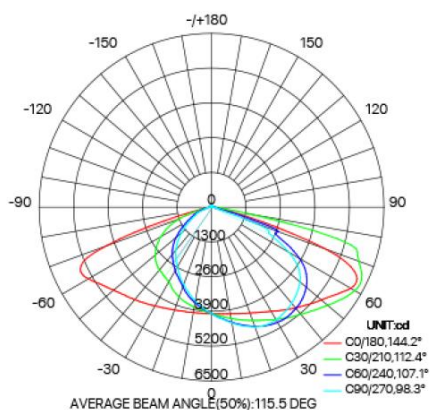

Photometry

TYPE II

TYPE III

TYPE IV

TYPE V