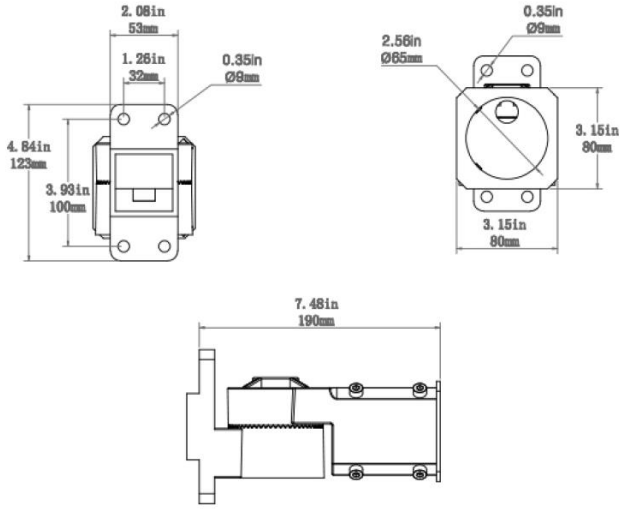

Model	Power	Lumens	Colour Temp	Weight (Kg)	Size (mm)		
					A	B	C
tric STREET-BOX125W3K	128w	16640lm	3000k	6.9	535.5	322.2	336.4
tric STREET-BOX125W5K	128w	16640lm	5000k	6.9	535.5	322.2	336.4
tric STREET-BOX125W6K	128w	16640lm	6000k	6.9	535.5	322.2	336.4
tric STREET-BOX150W3K	145w	18850m	3000k	6.9	535.5	322.2	336.4
tric STREET-BOX150W5K	145w	18850m	5000k	6.9	535.5	322.2	336.4
tric STREET-BOX150W6K	145w	18850m	6000k	6.9	535.5	322.2	336.4
tric STREET-BOX240W3K	240w	31200lm	3000k	7.9	617	322.3	416.2
tric STREET-BOX240W5K	240w	31200lm	5000k	7.9	617	322.3	416.2
tric STREET-BOX240W6K	240w	31200lm	6000k	7.9	617	322.3	416.2

Photometry

TYPE II

TYPE III

TYPE IV

TYPE V

Pole Adaptors

tric BOX-SLIPFITTER

tric BOX-ROUNDPOLE