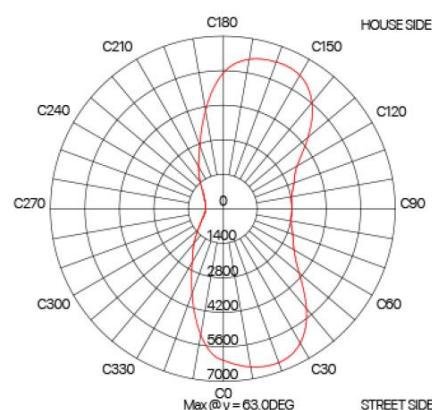

Photometry

TYPE II

TYPE III

TYPE IV

TYPE V