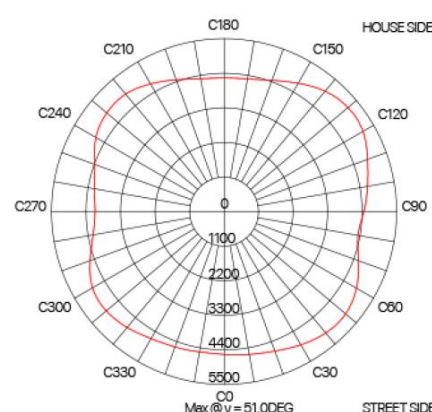

Photometry

TYPE II

TYPE III

TYPE IV

TYPE V