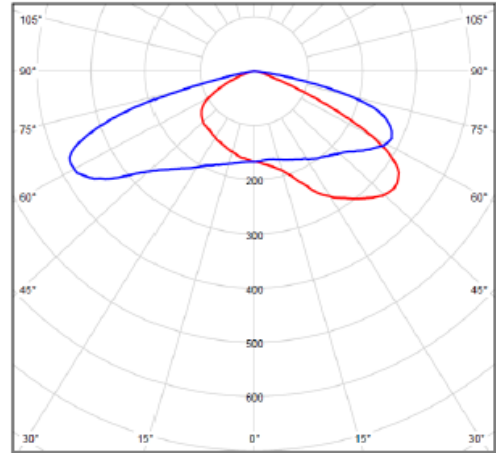

tric STREET L Series

Standard Beam Angles

Type III

➤ Code Suffix for Lensing using Lens Options Chart
Example – tric STREET-L.36W4K.V = Type V lensing