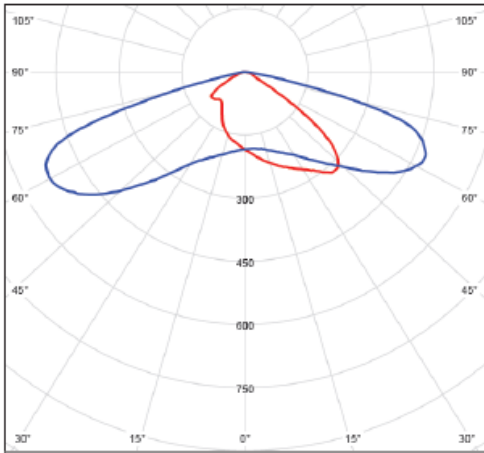

Model	Power	Lumens	Colour Temp	Size (mm) L x W x H	Dimming Options		
					1-10V	Timer	DALI
tric STREET-L.36W4K	36w	4320lm	3800k	475 x 239 x 150	√	X	X
tric STREET-L.36W5K	36w	4320lm	4700k	475 x 239 x 150	√	X	X
tric STREET-L.36W6K	36w	4320lm	5500k	475 x 239 x 150	√	X	X
tric STREET-L.58W4K	58w	7540lm	3800k	649 x 305 x 197	√	√	√
tric STREET-L.58W5K	58w	7540lm	4700k	649 x 305 x 197	√	√	√
tric STREET-L.58W6K	58w	7540lm	5500k	649 x 305 x 197	√	√	√
tric STREET-L.115W4K	115w	13800lm	3800k	649 x 305 x 197	√	√	√
tric STREET-L.115W5K	115w	13800lm	4700k	649 x 305 x 197	√	√	√
tric STREET-L.115W6K	115w	13800lm	5500k	649 x 305 x 197	√	√	√
tric STREET-L.145W4K	145w	18600lm	3800k	871 x 376 x 240	√	√	√
tric STREET-L.145W5K	145w	19575lm	4700k	871 x 376 x 240	√	√	√
tric STREET-L.145W6K	145w	20300lm	5500k	871 x 376 x 240	√	√	√

Installation Options

- Installation height 3-12m
- All external screws are AISI 304 stainless steel
- 1.0m cable offered as standard. Other lengths available on request.

tric STREET L Series

Standard Beam Angles