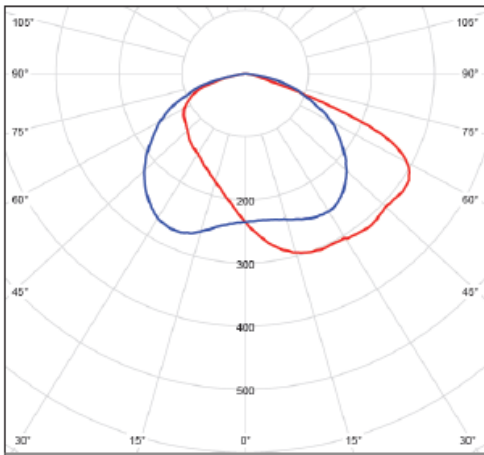

tric STREET L Series

Standard Beam Angles

Type IV

➤ Code Suffix for Lensing using Lens Options Chart
Example – tric STREET-L.36W4K.V = Type V lensing