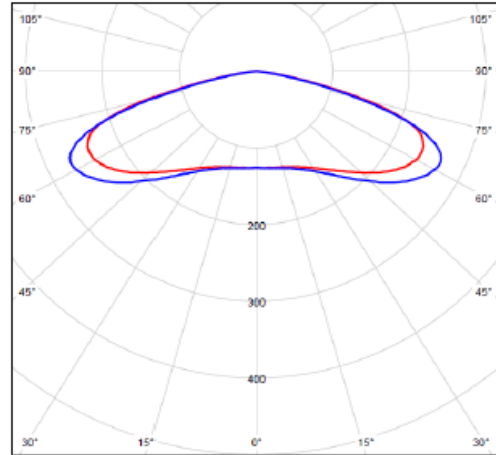

Installation Options

- Installation height 3-12m
- All external screws are AISI 304 stainless steel
- 1.0m cable offered as standard. Other lengths available on request.

tric STREET L Series

Standard Beam Angles

Type II

Type III

Type IV

Type V

➤ Code Suffix for Lensing using Lens Options Chart
 Example – tric STREET-L.36W4K.V = Type V lensing