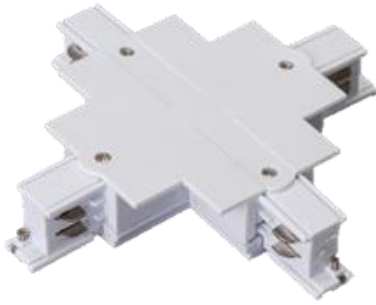

tric TRACK Standard Accessories 3 Wire – (Single Circuit)

tric TRACK-X CONNECTOR

tric TRACK-T CONNECTOR

tric TRACK-L CONNECTOR

tric TRACK-FLEXI

tric TRACK-CONNECTOR

tric TRACK-WIRE1000
tric TRACK-WIRE2000

Please Note
*WIRE1000 = 1000MM
*WIRE 2000 = 2000MM

tric TRACK-SUSPENSION

tric TRACK Recessed Accessories 3 Wire – (Single Circuit)

tric TRACK-X CONNECTOR.REC

tric TRACK-T CONNECTOR.REC

tric TRACK-L CONNECTOR.REC

tric TRACK-CONNECTOR.REC

tric TRACK-WIRE1000.REC
tric TRACK-WIRE2000.REC

Please Note
*WIRE1000 = 1000MM
*WIRE 2000 = 2000MM