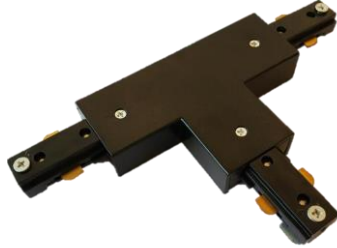

tric TRACK Standard Accessories 3 Wire – (Single Circuit)

tric TRACK-X CONNECTOR

tric TRACK-T CONNECTOR

tric TRACK-L CONNECTOR

tric TRACK-FLEXI

tric TRACK-CONNECTOR

tric TRACK-WIRE1000
tric TRACK-WIRE2000

Please Note
*WIRE1000 = 1000MM
*WIRE 2000 = 2000MM

tric TRACK-SUSPENSION

tric TRACK Recessed Accessories 3 Wire – (Single Circuit)

tric TRACK-X CONNECTOR.REC

tric TRACK-T CONNECTOR.REC

tric TRACK-L CONNECTOR.REC

tric TRACK-CONNECTOR.REC

tric TRACK-WIRE1000.REC
tric TRACK-WIRE2000.REC

Please Note
*WIRE1000 = 1000MM
*WIRE 2000 = 2000MM