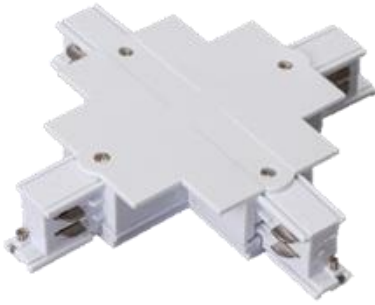

## tric TRACK Standard Accessories 4 Wire – (3 Circuit)

tric TRACK4-X CONNECTOR

tric TRACK4-T CONNECTOR

tric TRACK4-L CONNECTOR

tric TRACK4-FLEXI

tric TRACK4-CONNECTOR

tric TRACK4-WIRE1000  
tric TRACK4-WIRE2000

Please Note  
\*WIRE1000 = 1000MM  
\*WIRE 2000 = 2000MM

tric TRACK-SUSPENSION

## tric TRACK Recessed Accessories 4 Wire – (3 Circuit)

tric TRACK4-X CONNECTOR.REC

tric TRACK4-T CONNECTOR.REC

tric TRACK4-L CONNECTOR.REC

tric TRACK4-CONNECTOR.REC

tric TRACK4-WIRE1000.REC  
tric TRACK4-WIRE2000.REC