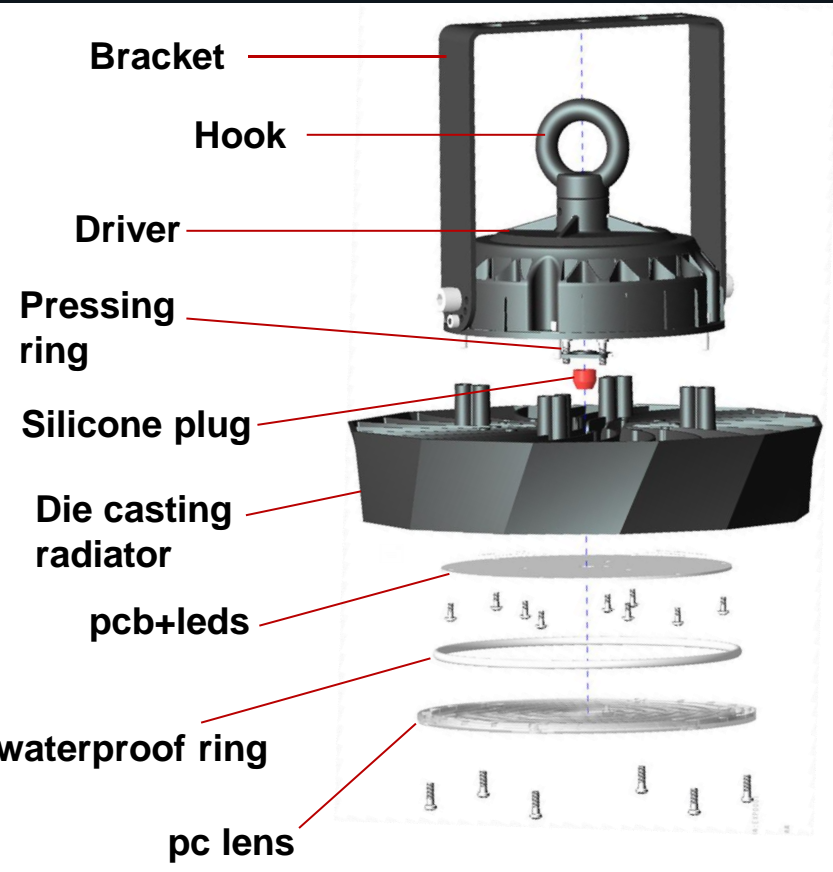

eLEDtric
UFO Highbay Series