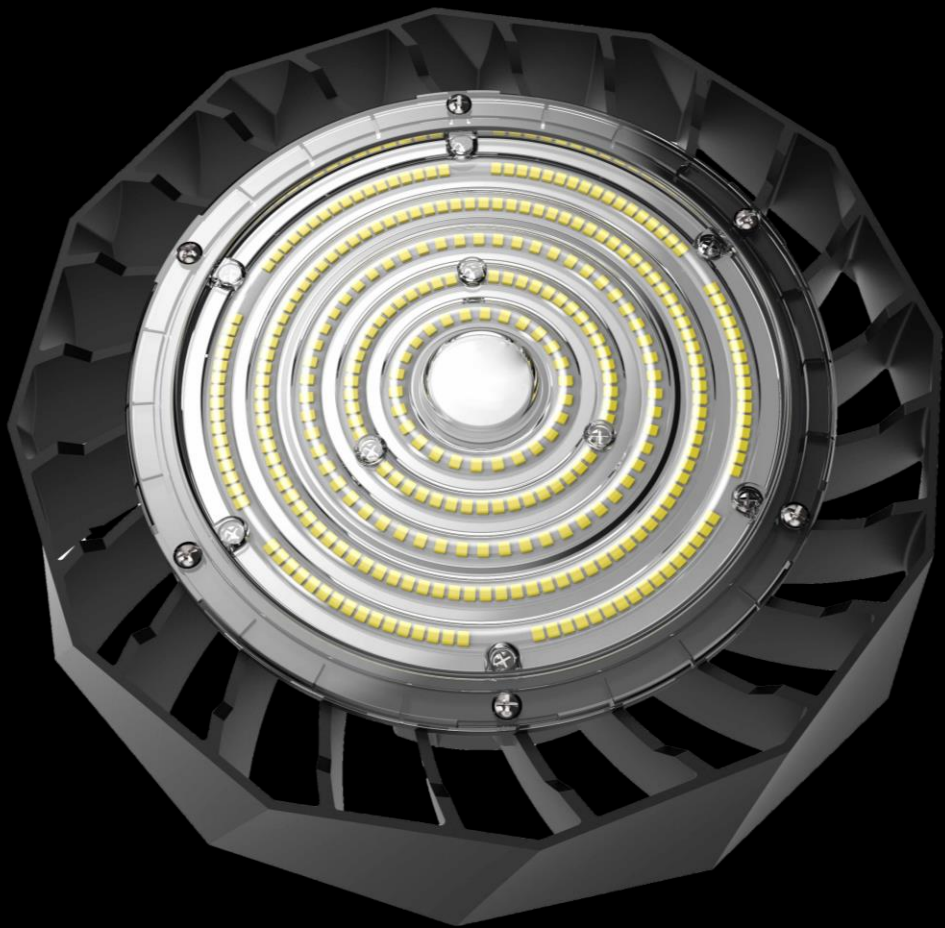

tric UFO Highbay Series

Product Code	Power	Colour Temp
tric HB UFO-200W3K	200w	3000k
tric HB UFO-200W4K	200w	4000k
tric HB UFO-200W5K	200w	5000k
tric HB UFO-200W6K	200w	6000k
tric HB UFO-200W3K.DIM	200w	3000k
tric HB UFO-200W4K.DIM	200w	4000k
tric HB UFO-200W5K.DIM	200w	5000k
tric HB UFO-200W6K.DIM	200w	6000k
tric HB UFO-200W3K.SEN	200w	3000k
tric HB UFO-200W4K.SEN	200w	4000k
tric HB UFO-200W5K.SEN	200w	5000k
tric HB UFO-200W6K.SEN	200w	6000k
tric HB UFO-200W3K.CRI90	200w	3000k
tric HB UFO-200W4K.CRI90	200w	4000k
tric HB UFO-200W5K.CRI90	200w	5000k
tric HB UFO-200W6K.CRI90	200w	6000k