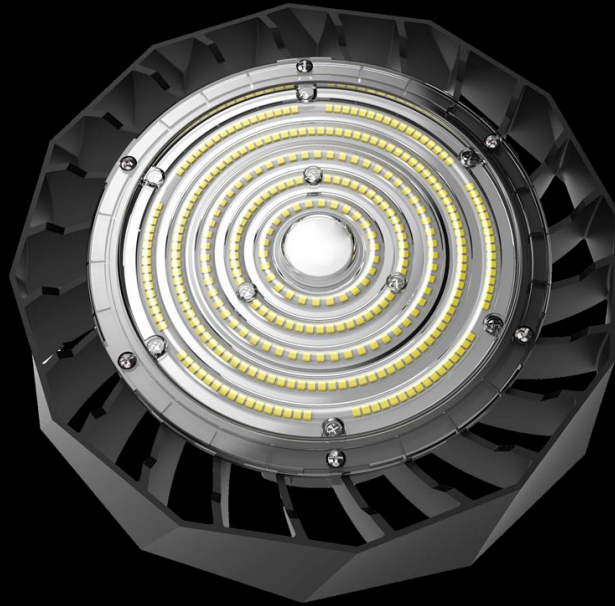

eLEDtric

HIGHBAY Series

eLEDtric

UFO Highbay Series

The eLEDtric UFO Highbay Series delivers unparalleled design, maximum energy efficiency and unrivalled optical and brightness control.

Our UFO Highbays include the latest technology allowing componentry to be minimised to stabilise life expectancy.

The housing componentry is constructed with die-cast aluminium for superior durability. The UFO Highbay has a IK10 impact rating and anti-corrosive surface treatment making it extremely robust and capable of handling the roughest of environments.

eLEDtric
UFO Highbay Series

Product Features

- *Die cast aluminium - Black*
- *1-10v dimming*
- *Motion Sensor Range 12-15 Metres*

eLEDtric

UFO Highbay Series

Light Performance

- *Tempered glass and uniform light distribution*
- *Luminaire output efficacy 130LM Per watt*
- *Standard CRI 80, Customisable to CRI 90*
- *CCT 3,000k, 4,000k, 5,000k, 6,000k, with 6,500k available on specification*
- *Beam Angles available 35, 60, 90, 120°*
- *50,000 hours lamp life*

eLEDtrio

UFO Highbay Series

Electrical

- *Input voltage AC90-277V*
- *PF>0.95 at full load, THD<15% at full load*
- *Samsung 2835SMD*
- *Ambient operating temperature -30~50°C*

Certificates

- *IP65*
- *IK10*
- *CE – EMC*
- *CE-LVD*
- *SAA*
- *ETL DLC*
- *RoHS*
- *TUV*
- *RCM*