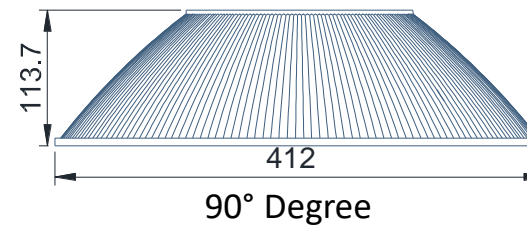

tric HB-UFO.SHROUD90