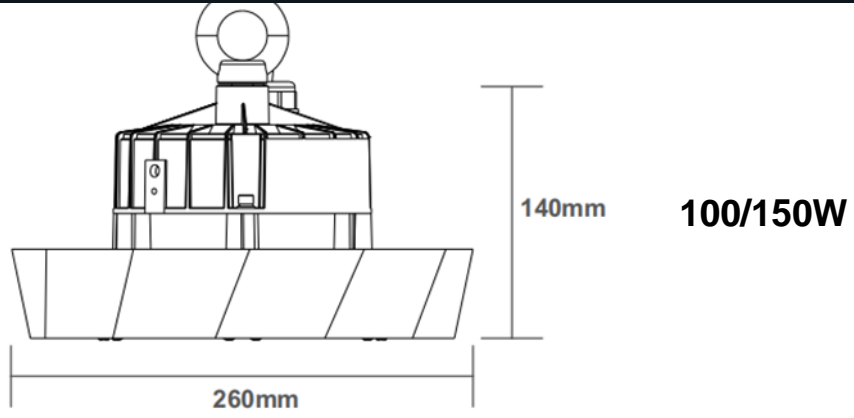

eLEDtric
UFO Highbay Series