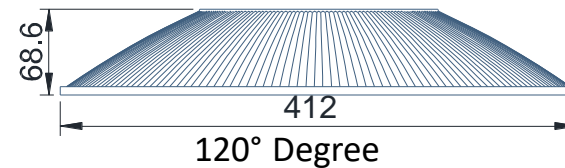

tric HB-UFO.SHROUD120

eLEDtric
UFO Highbay Series