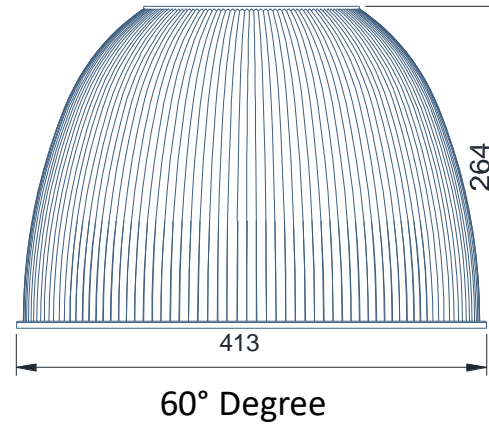

Clear Shrouds

tric HB-UFO.SHROUD60