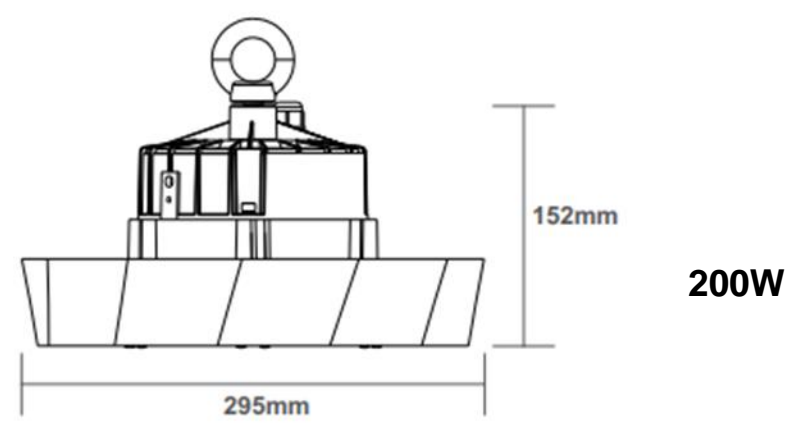

eLEDtric
UFO Highbay Series