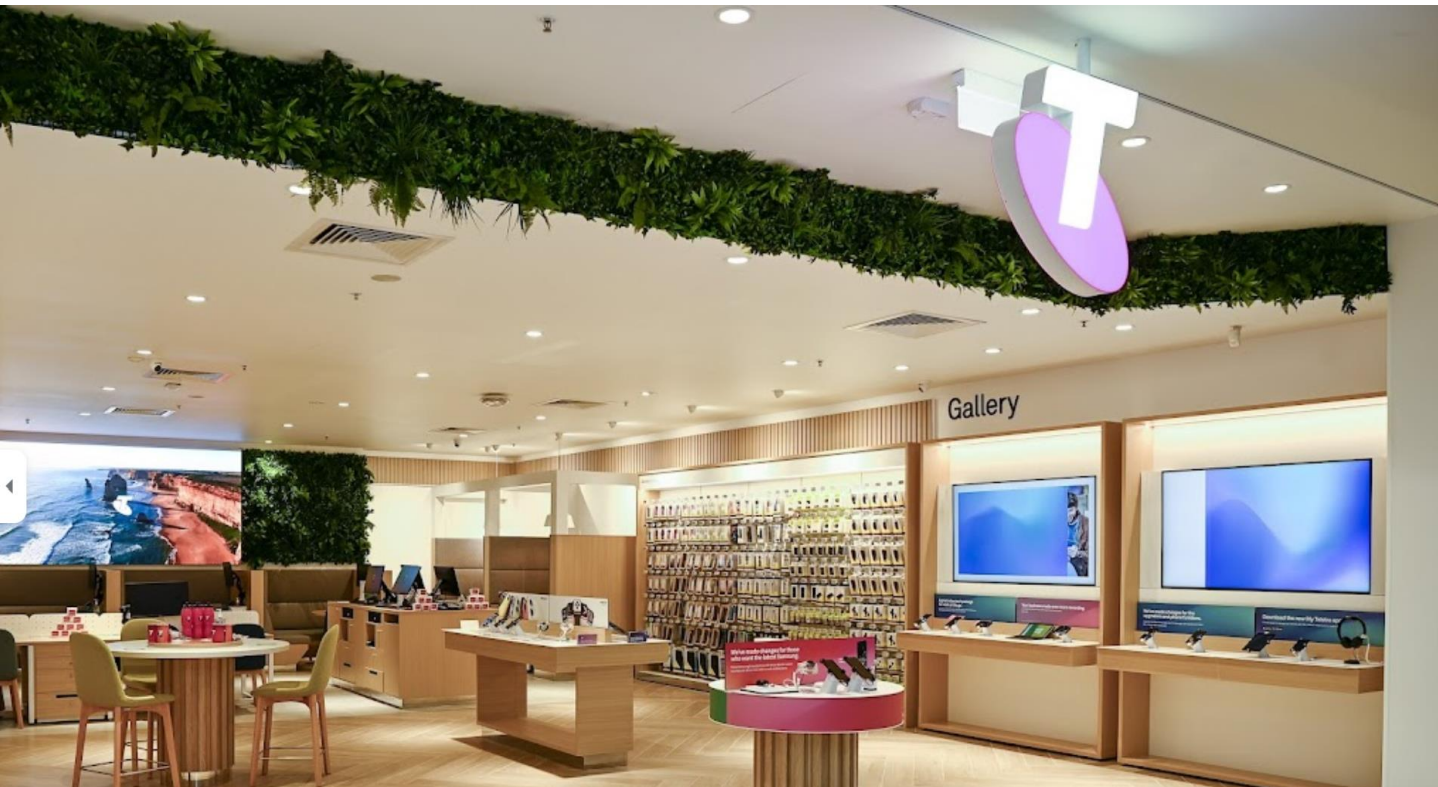

tric ZENO Series

The Zeno Series is a sleek, sophisticated, with low glare to provide a well lit area with minimum glare and the downlight not dominating the space.

- UGR<19
- Cree Chip
- Dimming available
- White Frame
- CRI 90
- Standard Beam Angle 60°
- 3 Step MacAdam Ellipse
- Voltage Range AC200 – 240V
- Power factor >0.91
- IP20 rated
- >50,000 hrs lamp life