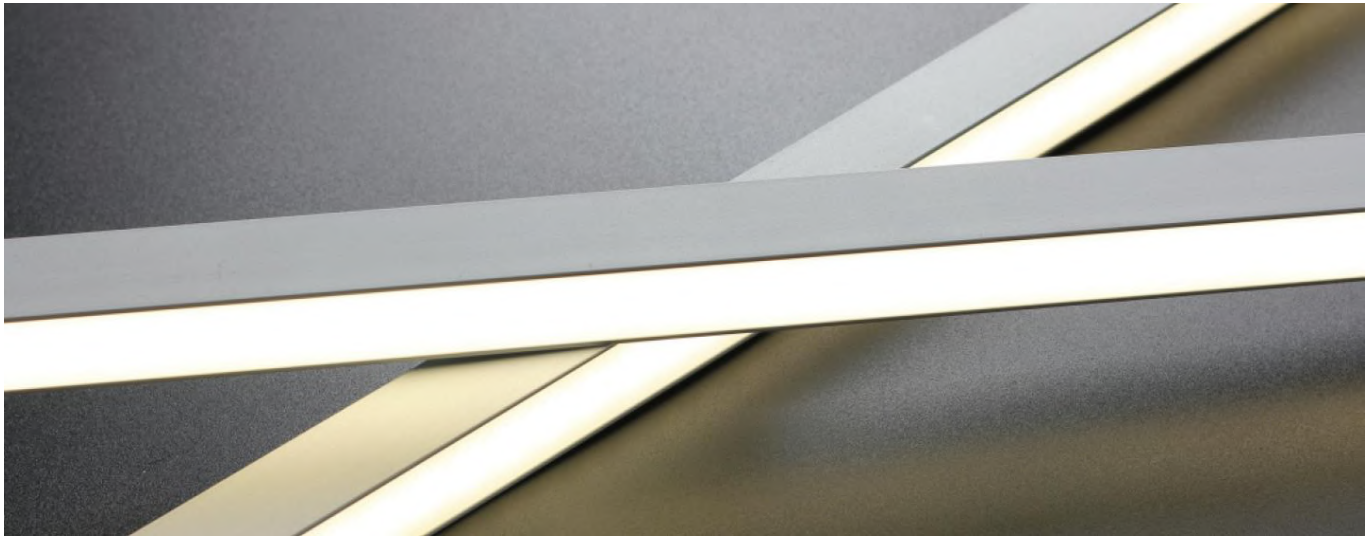

Tric PROFILE-013

For our full range, please refer to the Tric Profile datasheet

LINIJA SERIES

The Linija Series is a sophisticated and more durable alternative to LED tape. This is a great option where visible as it has a soft and uniformed luminance with no light spot, and seamless connections.