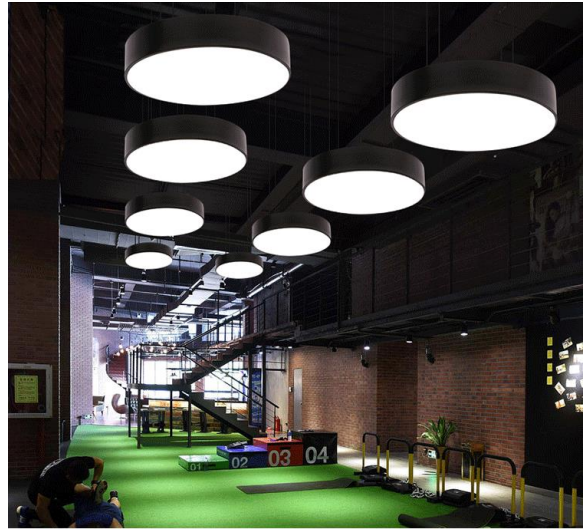

tric LINEAR MOON

Model	Power	Lumens	Colour Temp	Size (mm)
tric LINEARMOON-24W3K.BLK	24w	2400lm	3000k	400x75
tric LINEARMOON-24W4K.BLK	24w	2500lm	4000k	400x75
tric LINEARMOON-24W6K.BLK	24w	2600lm	6000k	400x75
tric LINEARMOON-24W3K.SIL	24w	2400lm	3000k	400x75
tric LINEARMOON-24W4K.SIL	24w	2500lm	4000k	400x75
tric LINEARMOON-24W6K.SIL	24w	2600lm	6000k	400x75
tric LINEARMOON-24W3K.WHT	24w	2400lm	3000k	400x75
tric LINEARMOON-24W4K.WHT	24w	2500lm	4000k	400x75
tric LINEARMOON-24W6K.WHT	24w	2600lm	6000k	400x75
tric LINEARMOON-50W3K.BLK	50w	5000lm	3000k	600x90
tric LINEARMOON-50W4K.BLK	50w	5200lm	4000k	600x90
tric LINEARMOON-50W6K.BLK	50w	5500lm	6000k	600x90
tric LINEARMOON-50W3K.WHT	50w	5000lm	3000k	600x90
tric LINEARMOON-50W4K.WHT	50w	5200lm	4000k	600x90
tric LINEARMOON-50W6K.WHT	50w	5500lm	6000k	600x90
tric LINEARMOON-50W3K.SIL	50w	5000lm	3000k	600x90
tric LINEARMOON-50W4K.SIL	50w	5200lm	4000k	600x90
tric LINEARMOON-50W6K.SIL	50w	5500lm	6000k	600x90