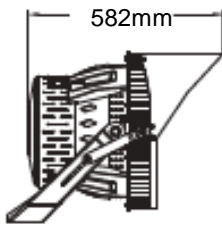

tric STADIUM

- Voltage Range AC100-277V
- Beam angles 20°, 40°, 60°, 80°
- DMX Dali 1-10V Dimming
- Zigbee Control Available
- Meanwell Driver
- Osram Chip
- >50,000 hrs lamp life
- Power factor >0.95
- CRI >70
- 10KV Current Surge Input Protection
- IP66 rated

Adjustable angle 240°

Model	Power	Lumens	Colour Temp	Size (mm)
tric STADIUM-600W5K	600w	78000lm	5000k	472x582
tric STADIUM-600W6K	600w	80000lm	6000K	472x582
tric STADIUM-1000W5K	1000w	130000lm	5000k	533x582
tric STADIUM-1000W6K	1000w	135000lm	6000K	533x582
tric STADIUM-1200W5K	1250w	160000lm	5000k	533x582
tric STADIUM-1200W6K	1250w	167500lm	6000K	533x582